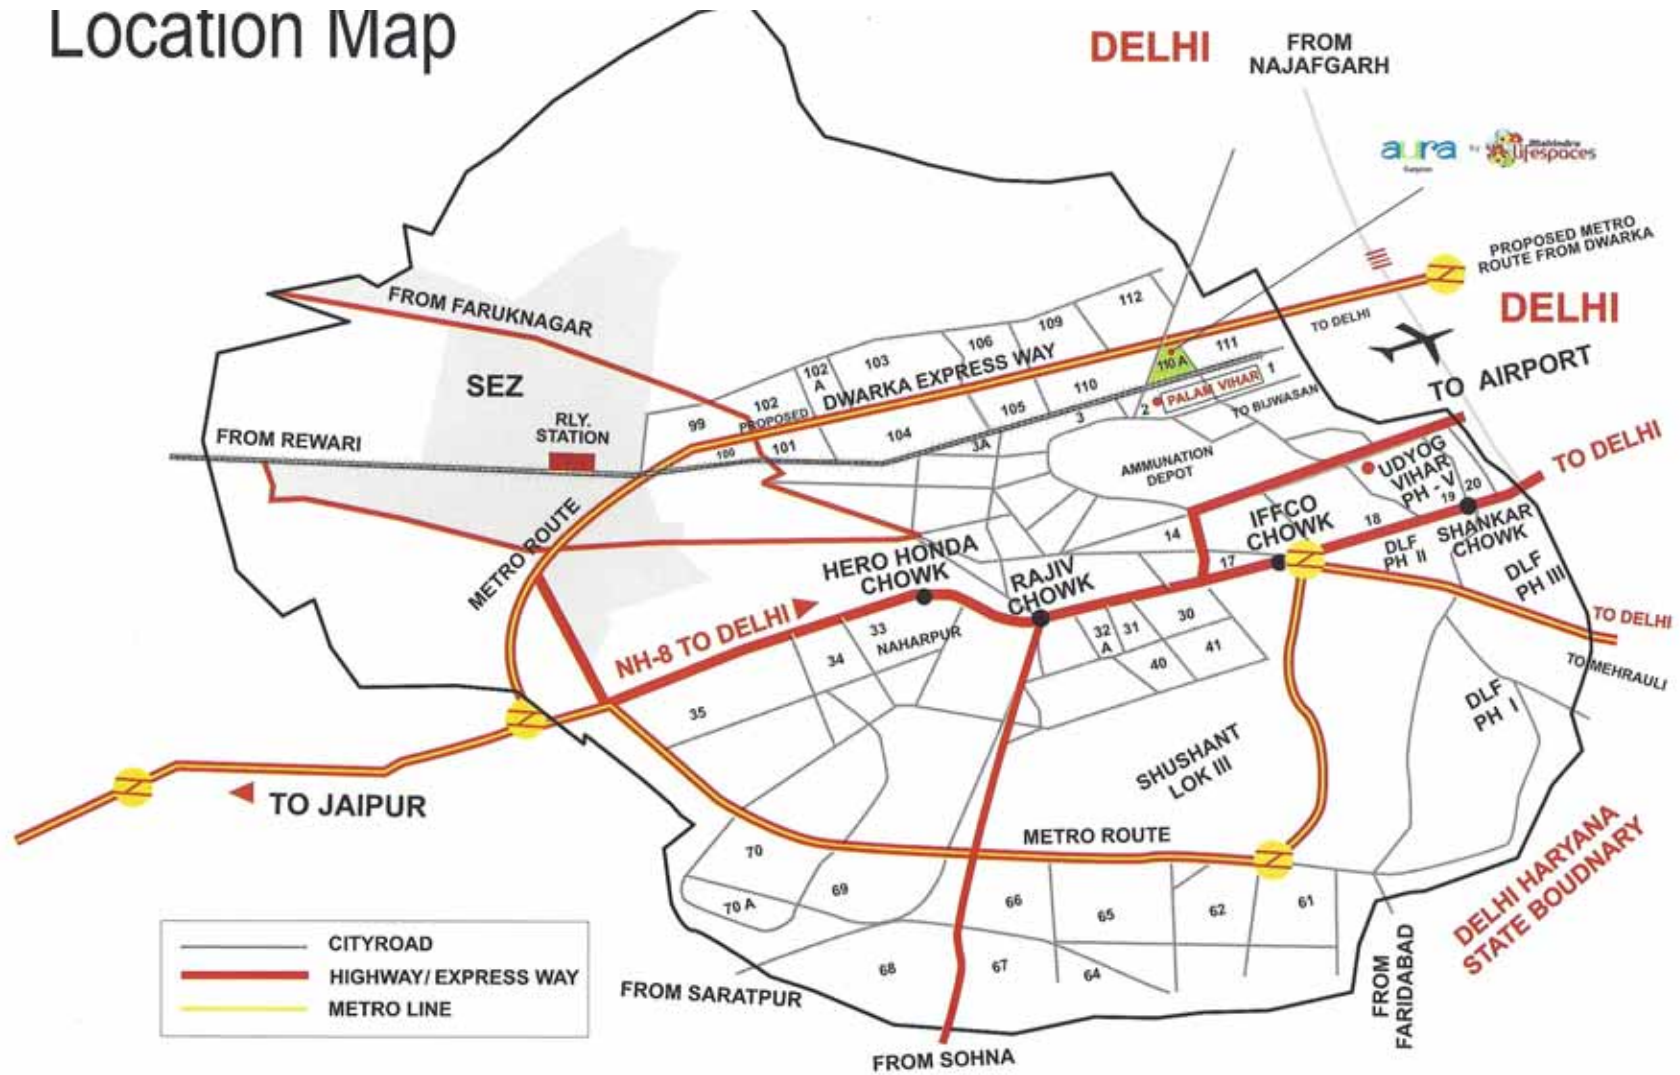

Location Map

Location Map of Aura by Mahindra Lifespaces (Not to scale)
As per Gurgaon Masterplan 2021