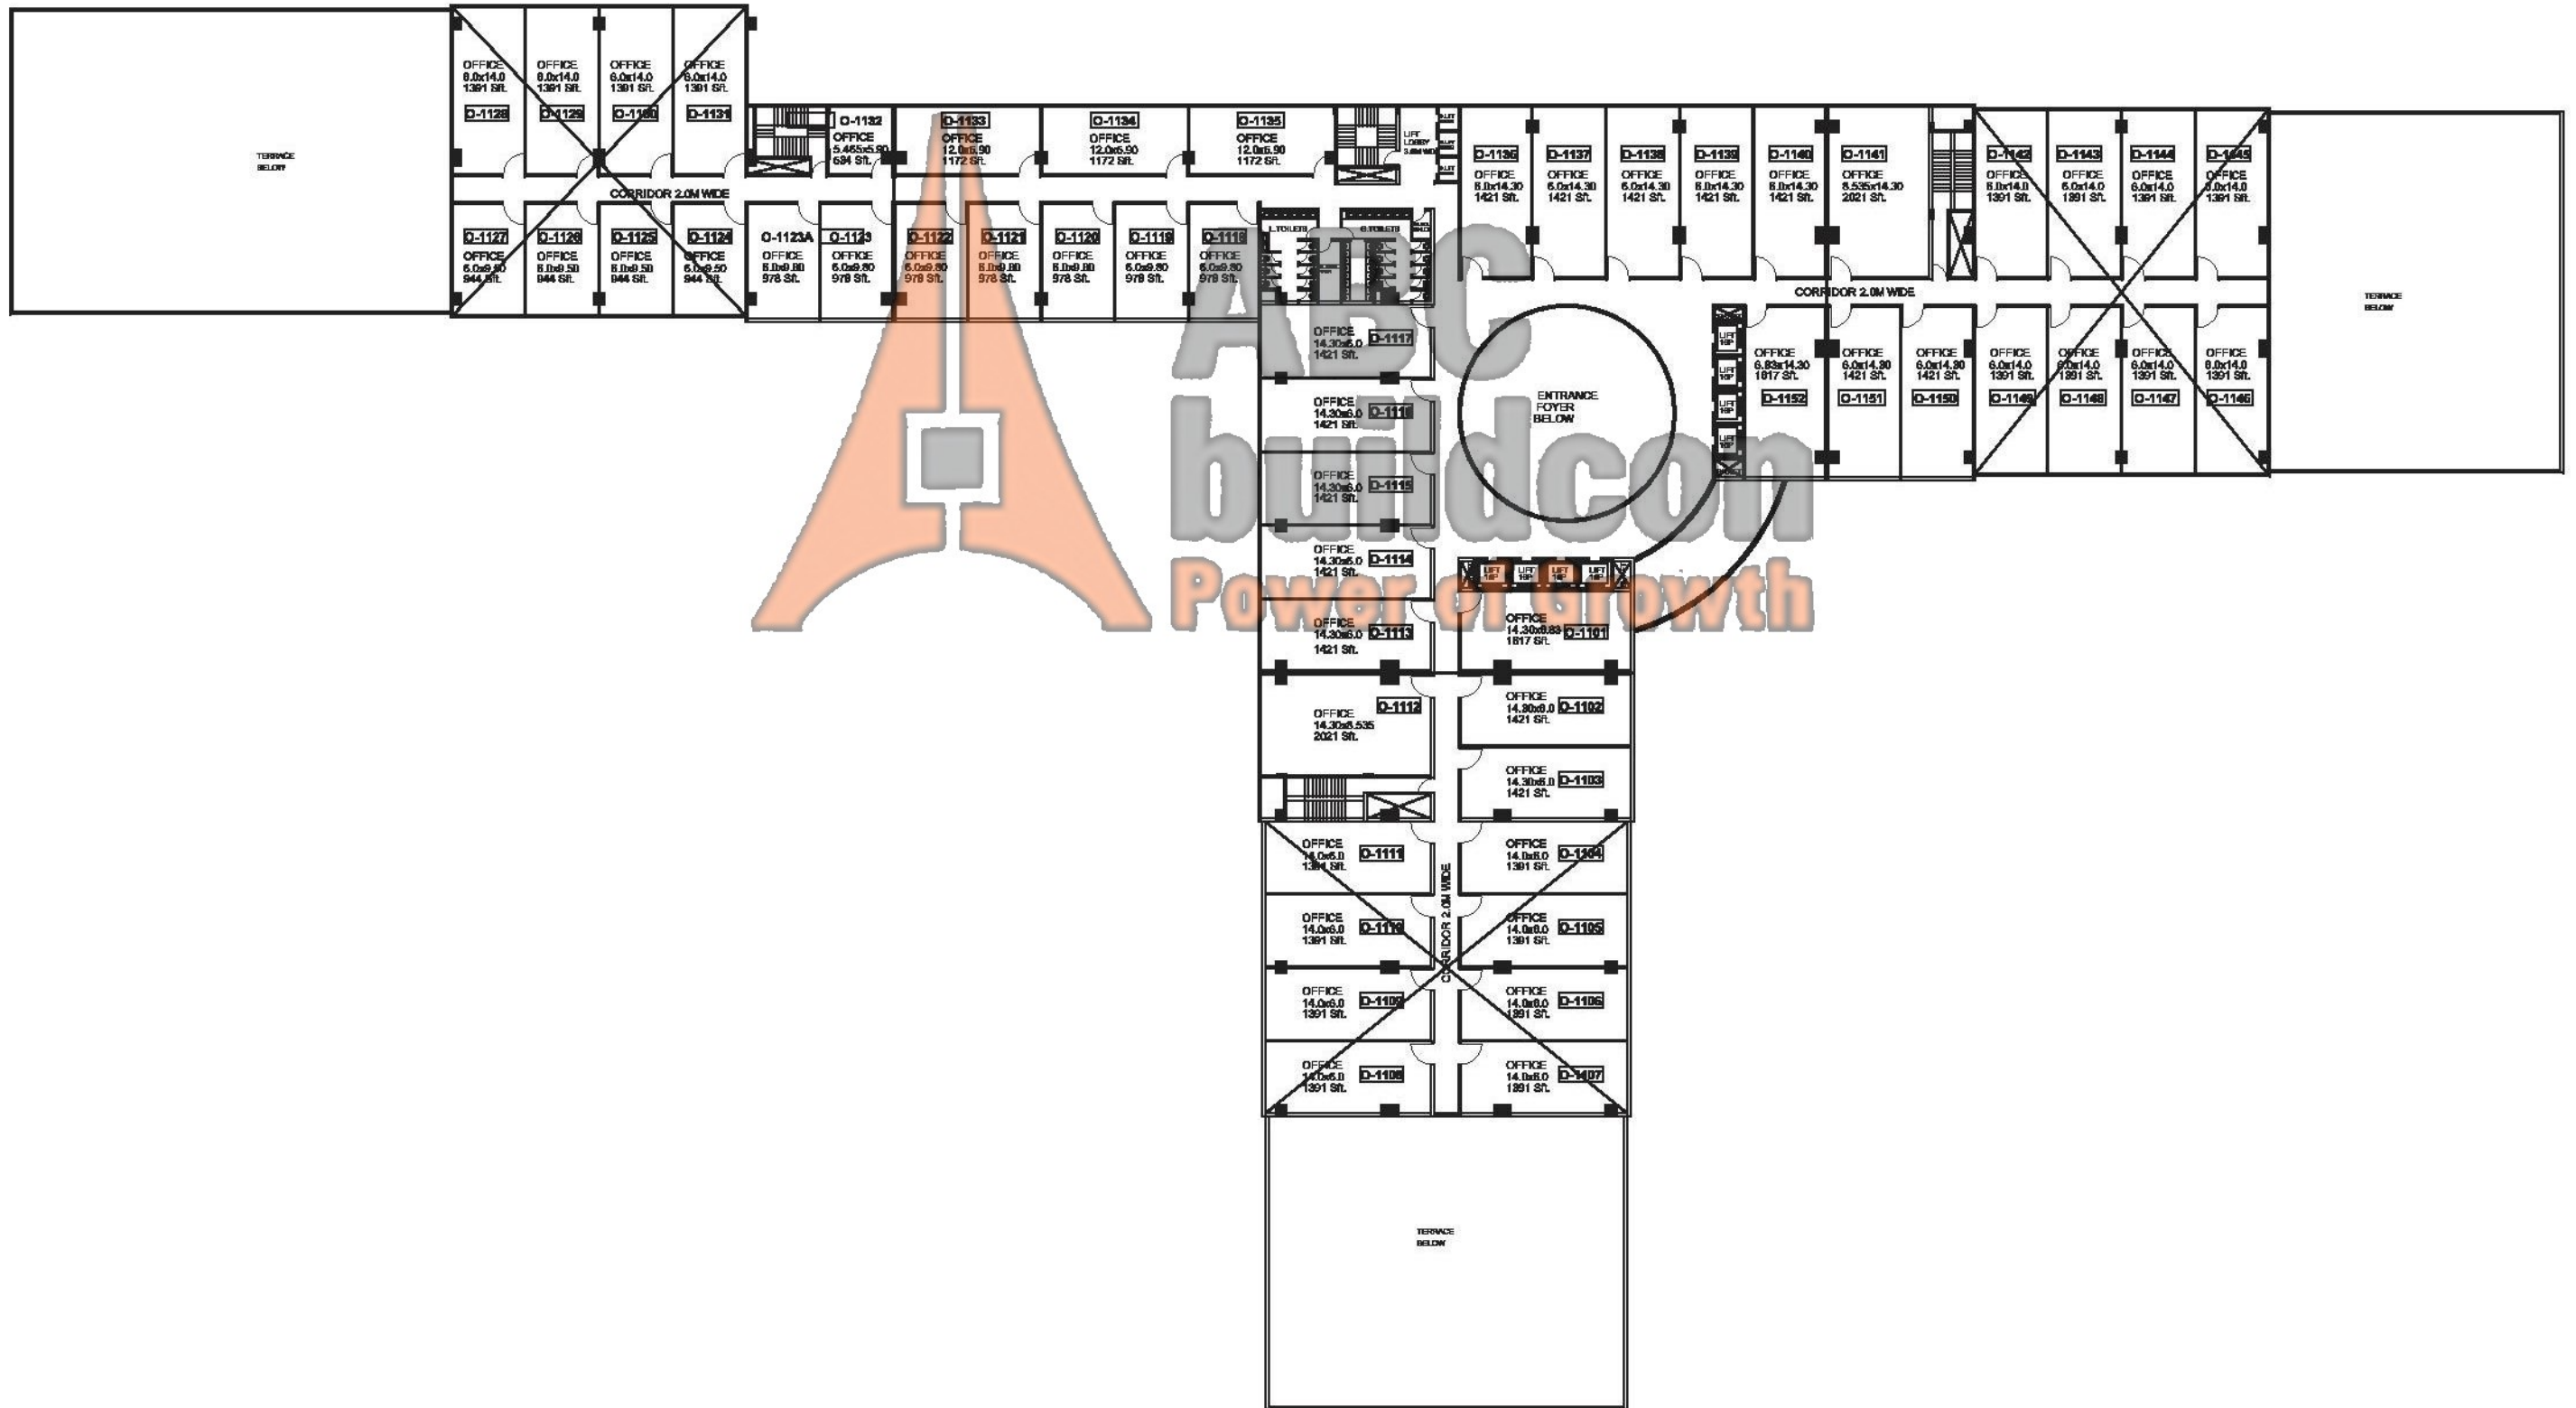

11TH FLOOR PLAN

PROJECT :

"JMD MEGAPOLIS" AT SOHNA ROAD, GURGAON
+918470930121

www.abcbuildcon.in

ARCHITECTS :
PRADEEP SHARMA
ARCHITECTS PVT. LTD.
DEVELOPERS: