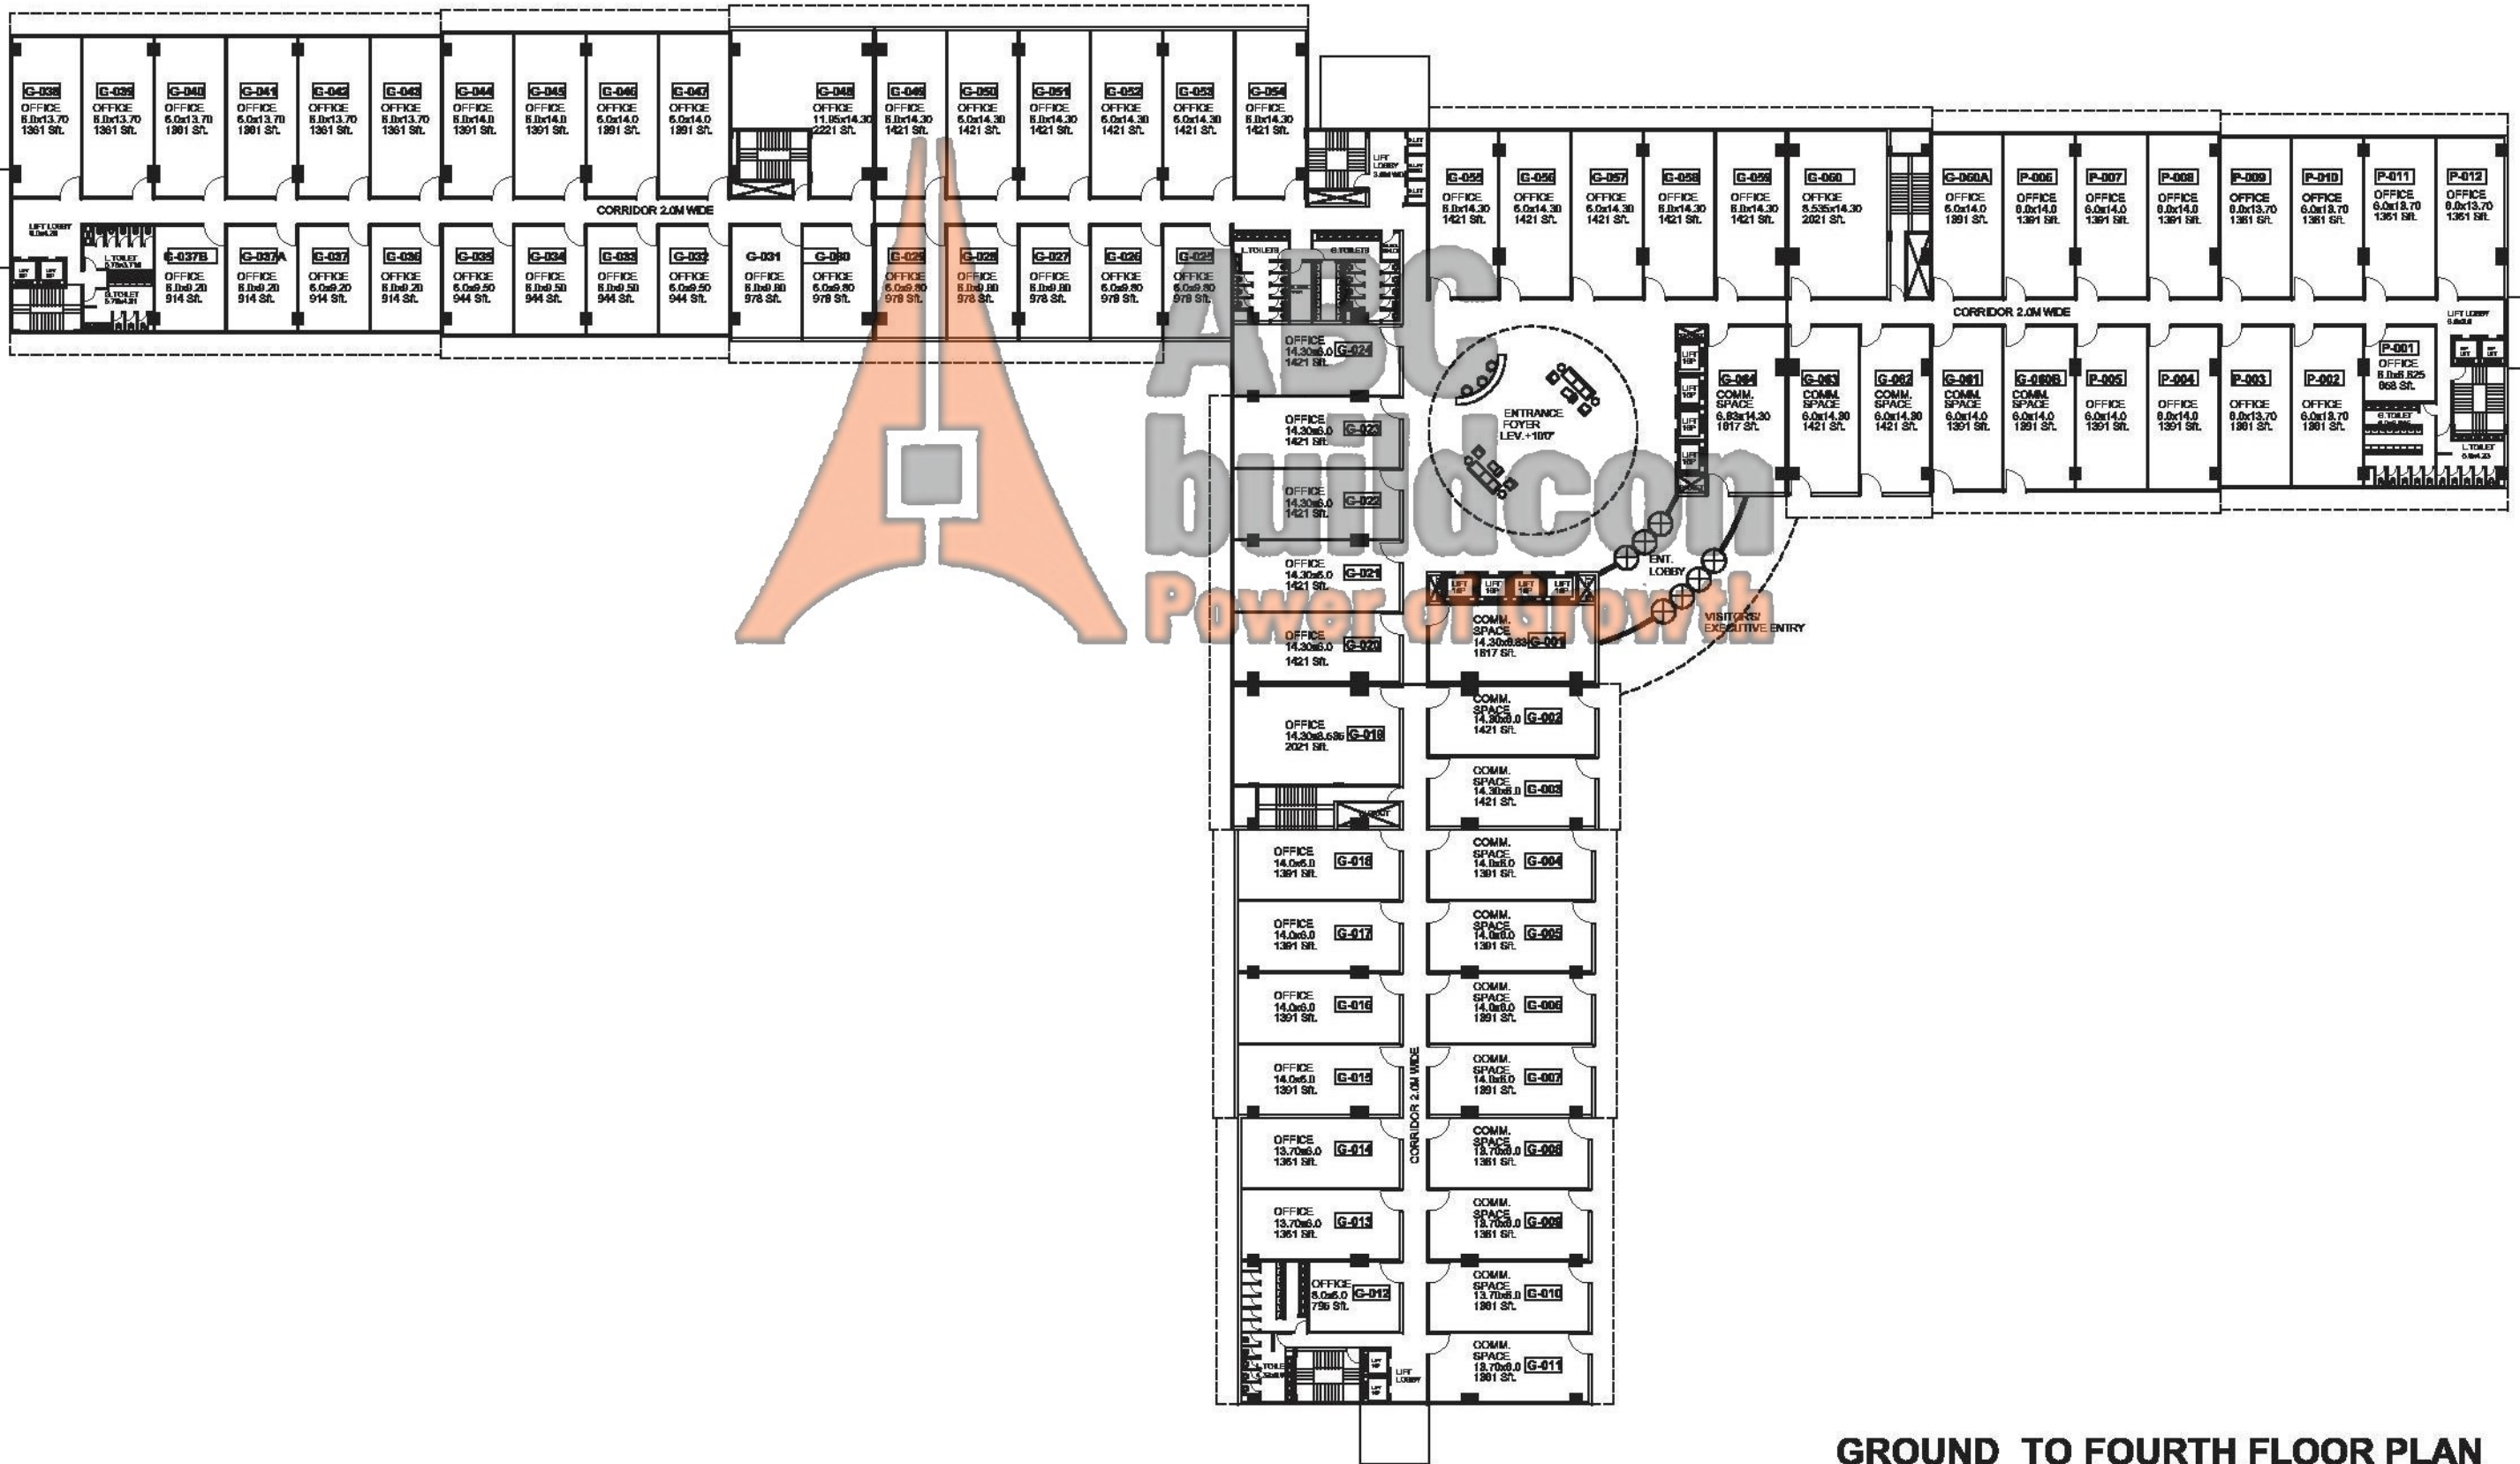

+918470930121 | www.abcbuildcon.in

LOCATION PLAN OF JMD PROJECTS

ABC
buildcon
Power of Growth

JMD
Megapolis
Defining Quality

+918470930121 | www.abcbuildcon.in

GROUND TO FOURTH FLOOR PLAN

PROJECT :

"JMD MEGAPOLIS" AT SOHNA ROAD, GURGAON
 +918470930121

www.abcbuildcon.in

ARCHITECTS :
PRADEEP SHARMA
 ARCHITECTS PVT. LTD.
 DEVELOPERS:

5TH TO 9TH FLOOR PLAN

PROJECT :

"JMD MEGAPOLIS" AT SOHNA ROAD, GURGAON
 +918470930121

www.abcbuildcon.in

ARCHITECTS :
PRADEEP SHARMA
 ARCHITECTS PVT. LTD.
 DEVELOPERS: