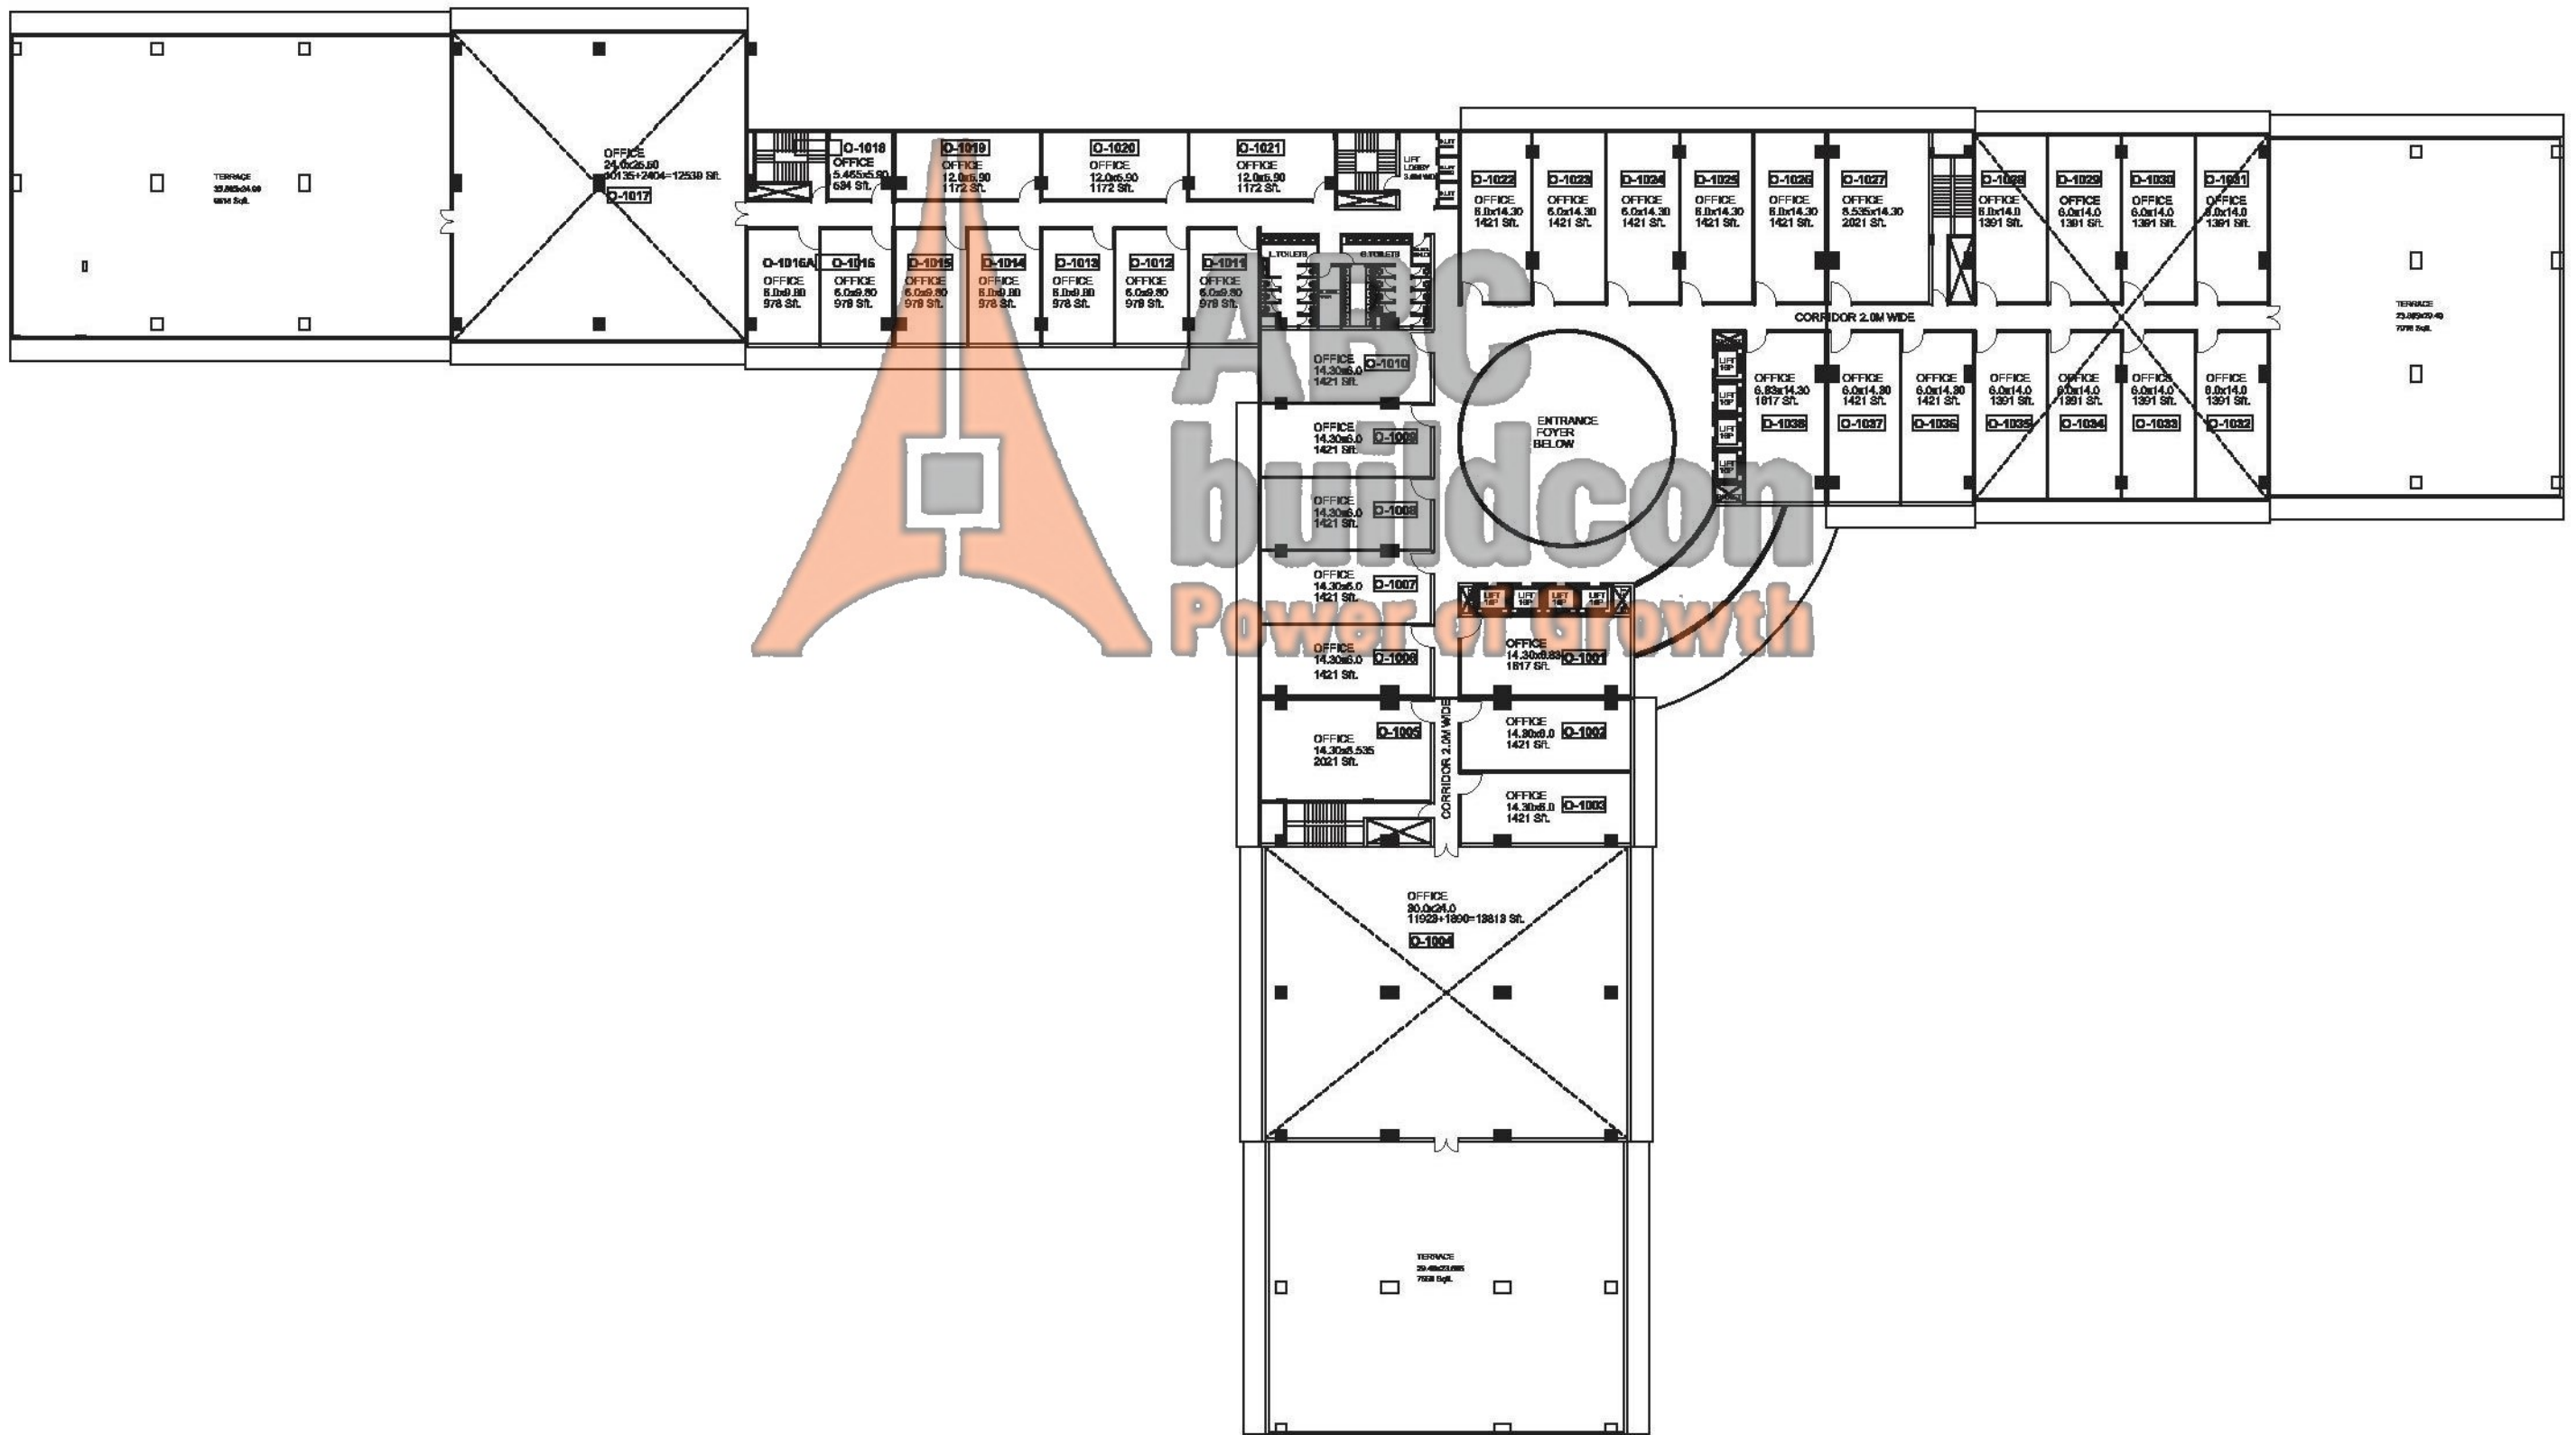

www.abcbuildcon.in

ARCHITECTS :
PRADEEP SHARMA
 ARCHITECTS PVT. LTD.
 DEVELOPERS:

5TH TO 9TH FLOOR PLAN

PROJECT :

"JMD MEGAPOLIS" AT SOHNA ROAD, GURGAON
 +918470930121

www.abcbuildcon.in

ARCHITECTS :
PRADEEP SHARMA
 ARCHITECTS PVT. LTD.
 DEVELOPERS: