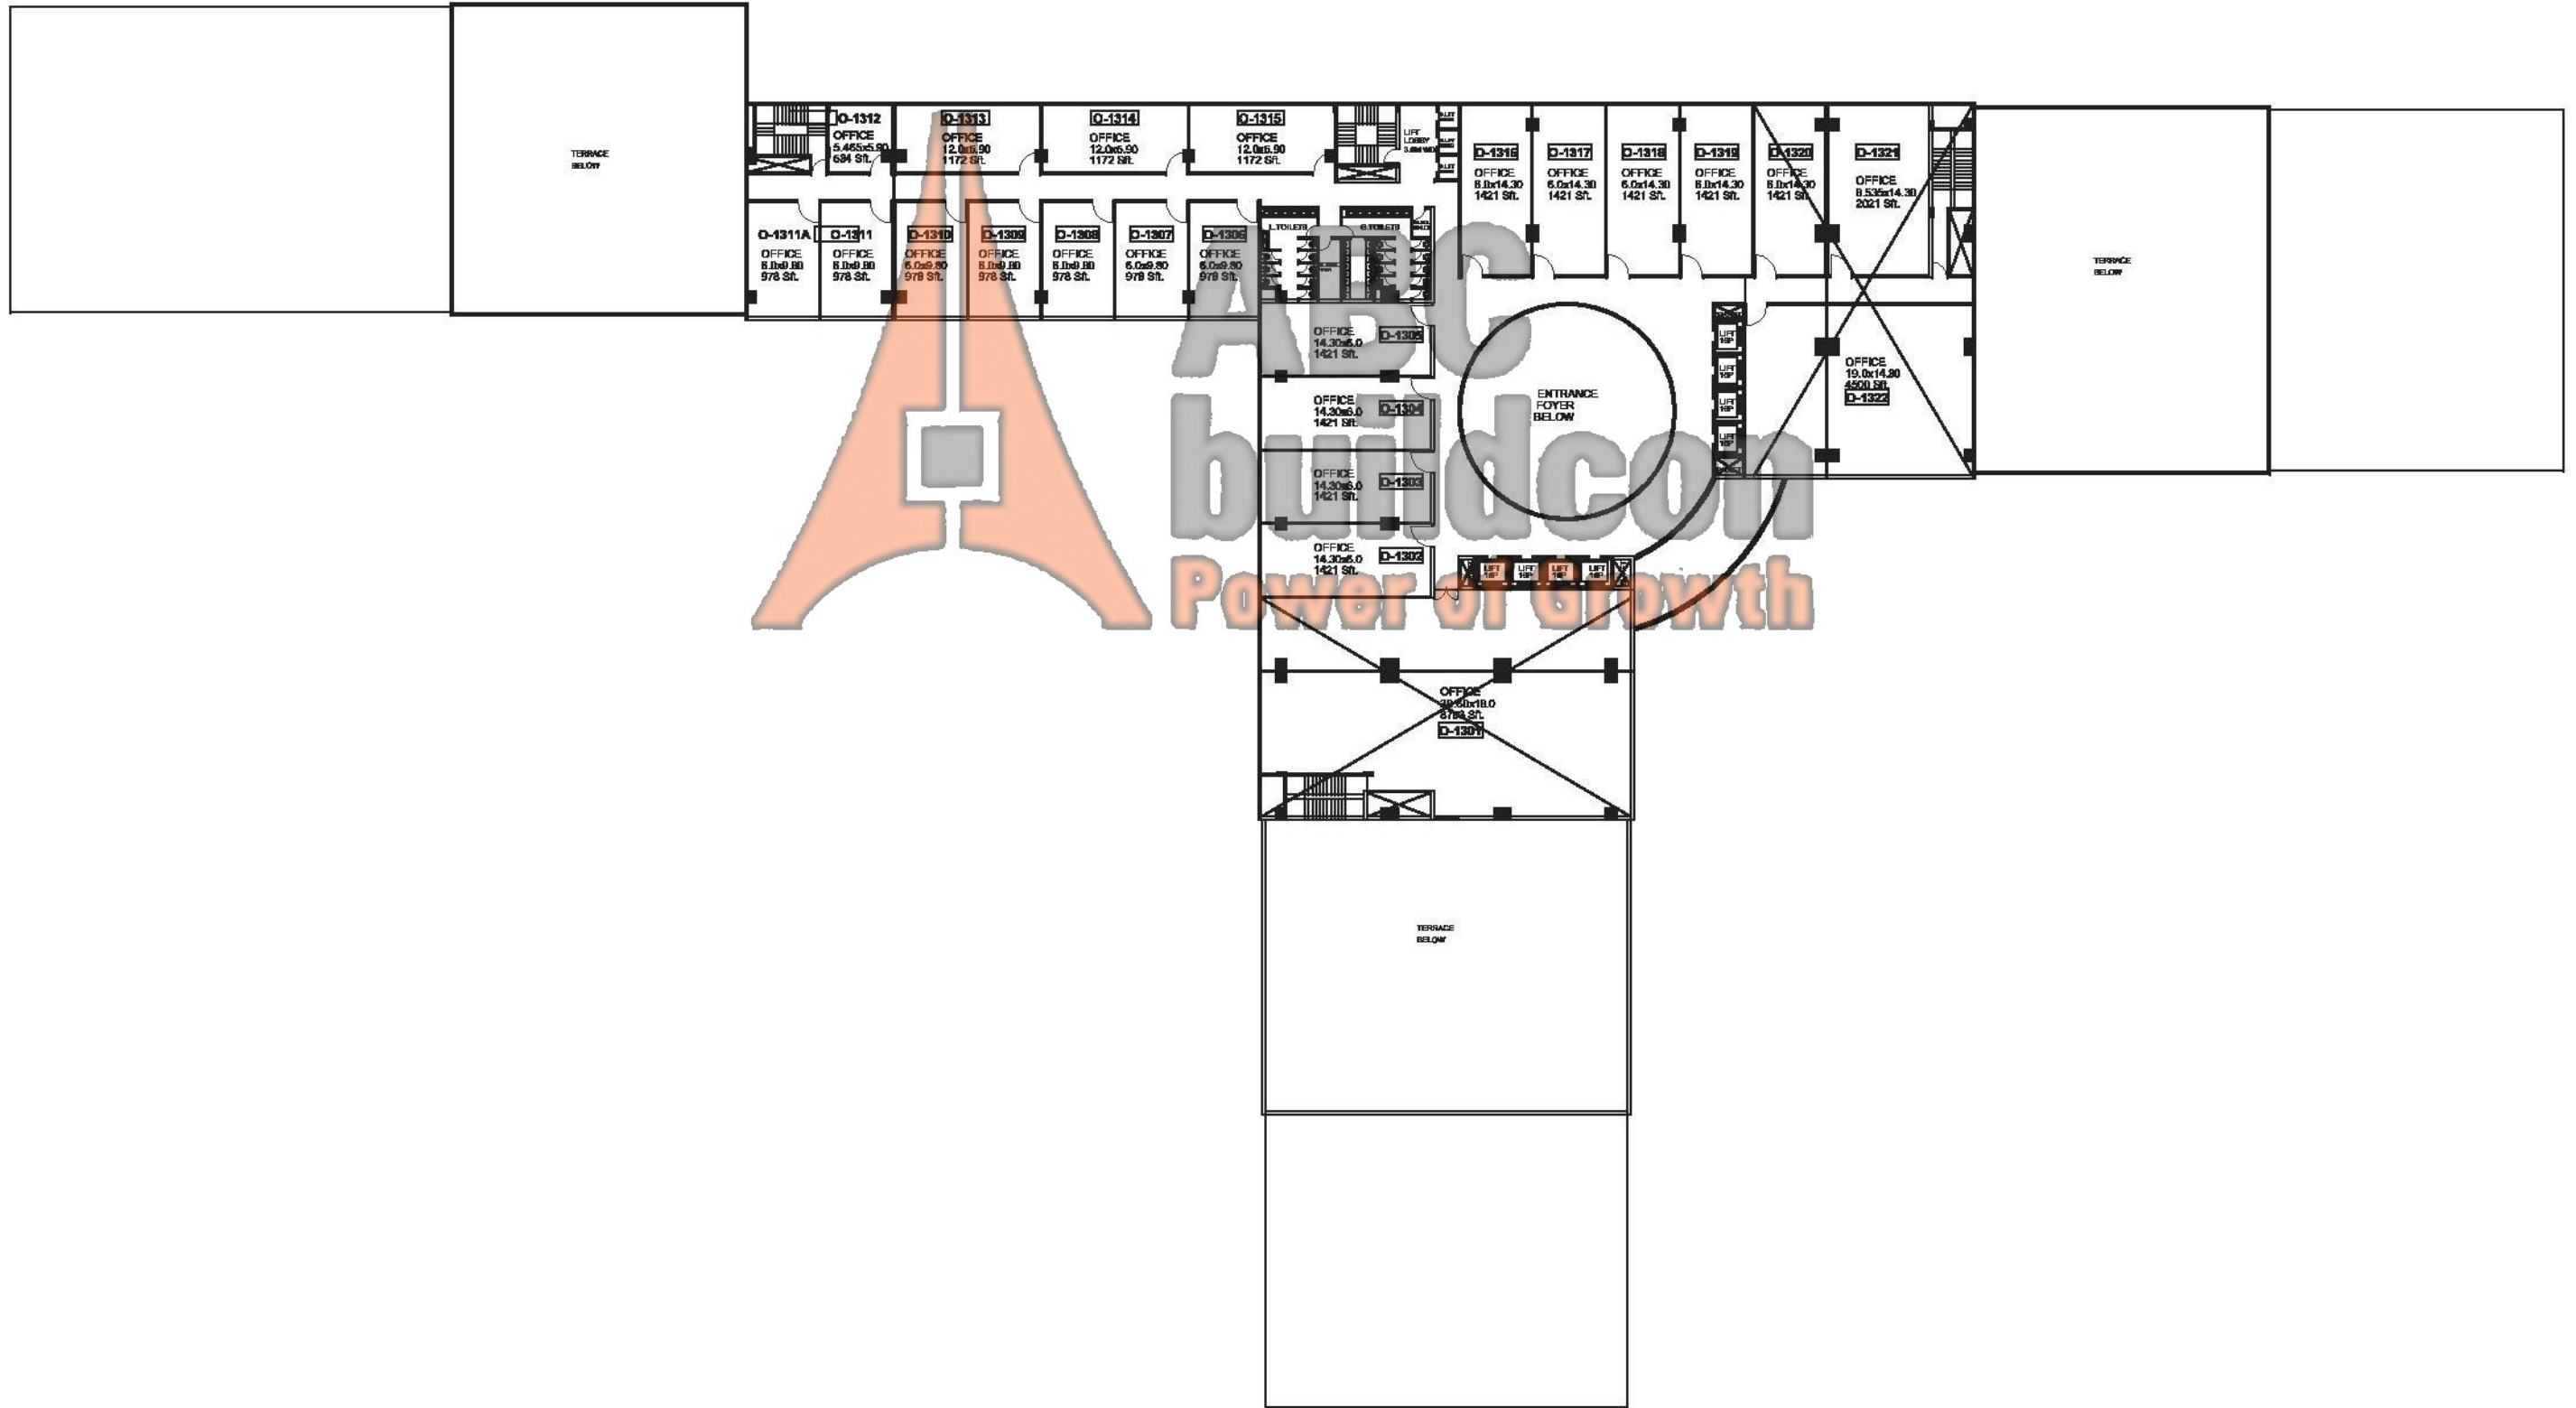

www.abcbuildcon.in

ARCHITECTS :
PRADEEP SHARMA
 ARCHITECTS PVT. LTD.
 DEVELOPERS:

12TH FLOOR PLAN

PROJECT :

"JMD MEGAPOLIS" AT SOHNA ROAD, GURGAON
 +918470930121 | www.abcbuildcon.in

ARCHITECTS :
PRADEEP SHARMA
 ARCHITECTS PVT. LTD.
 DEVELOPERS: