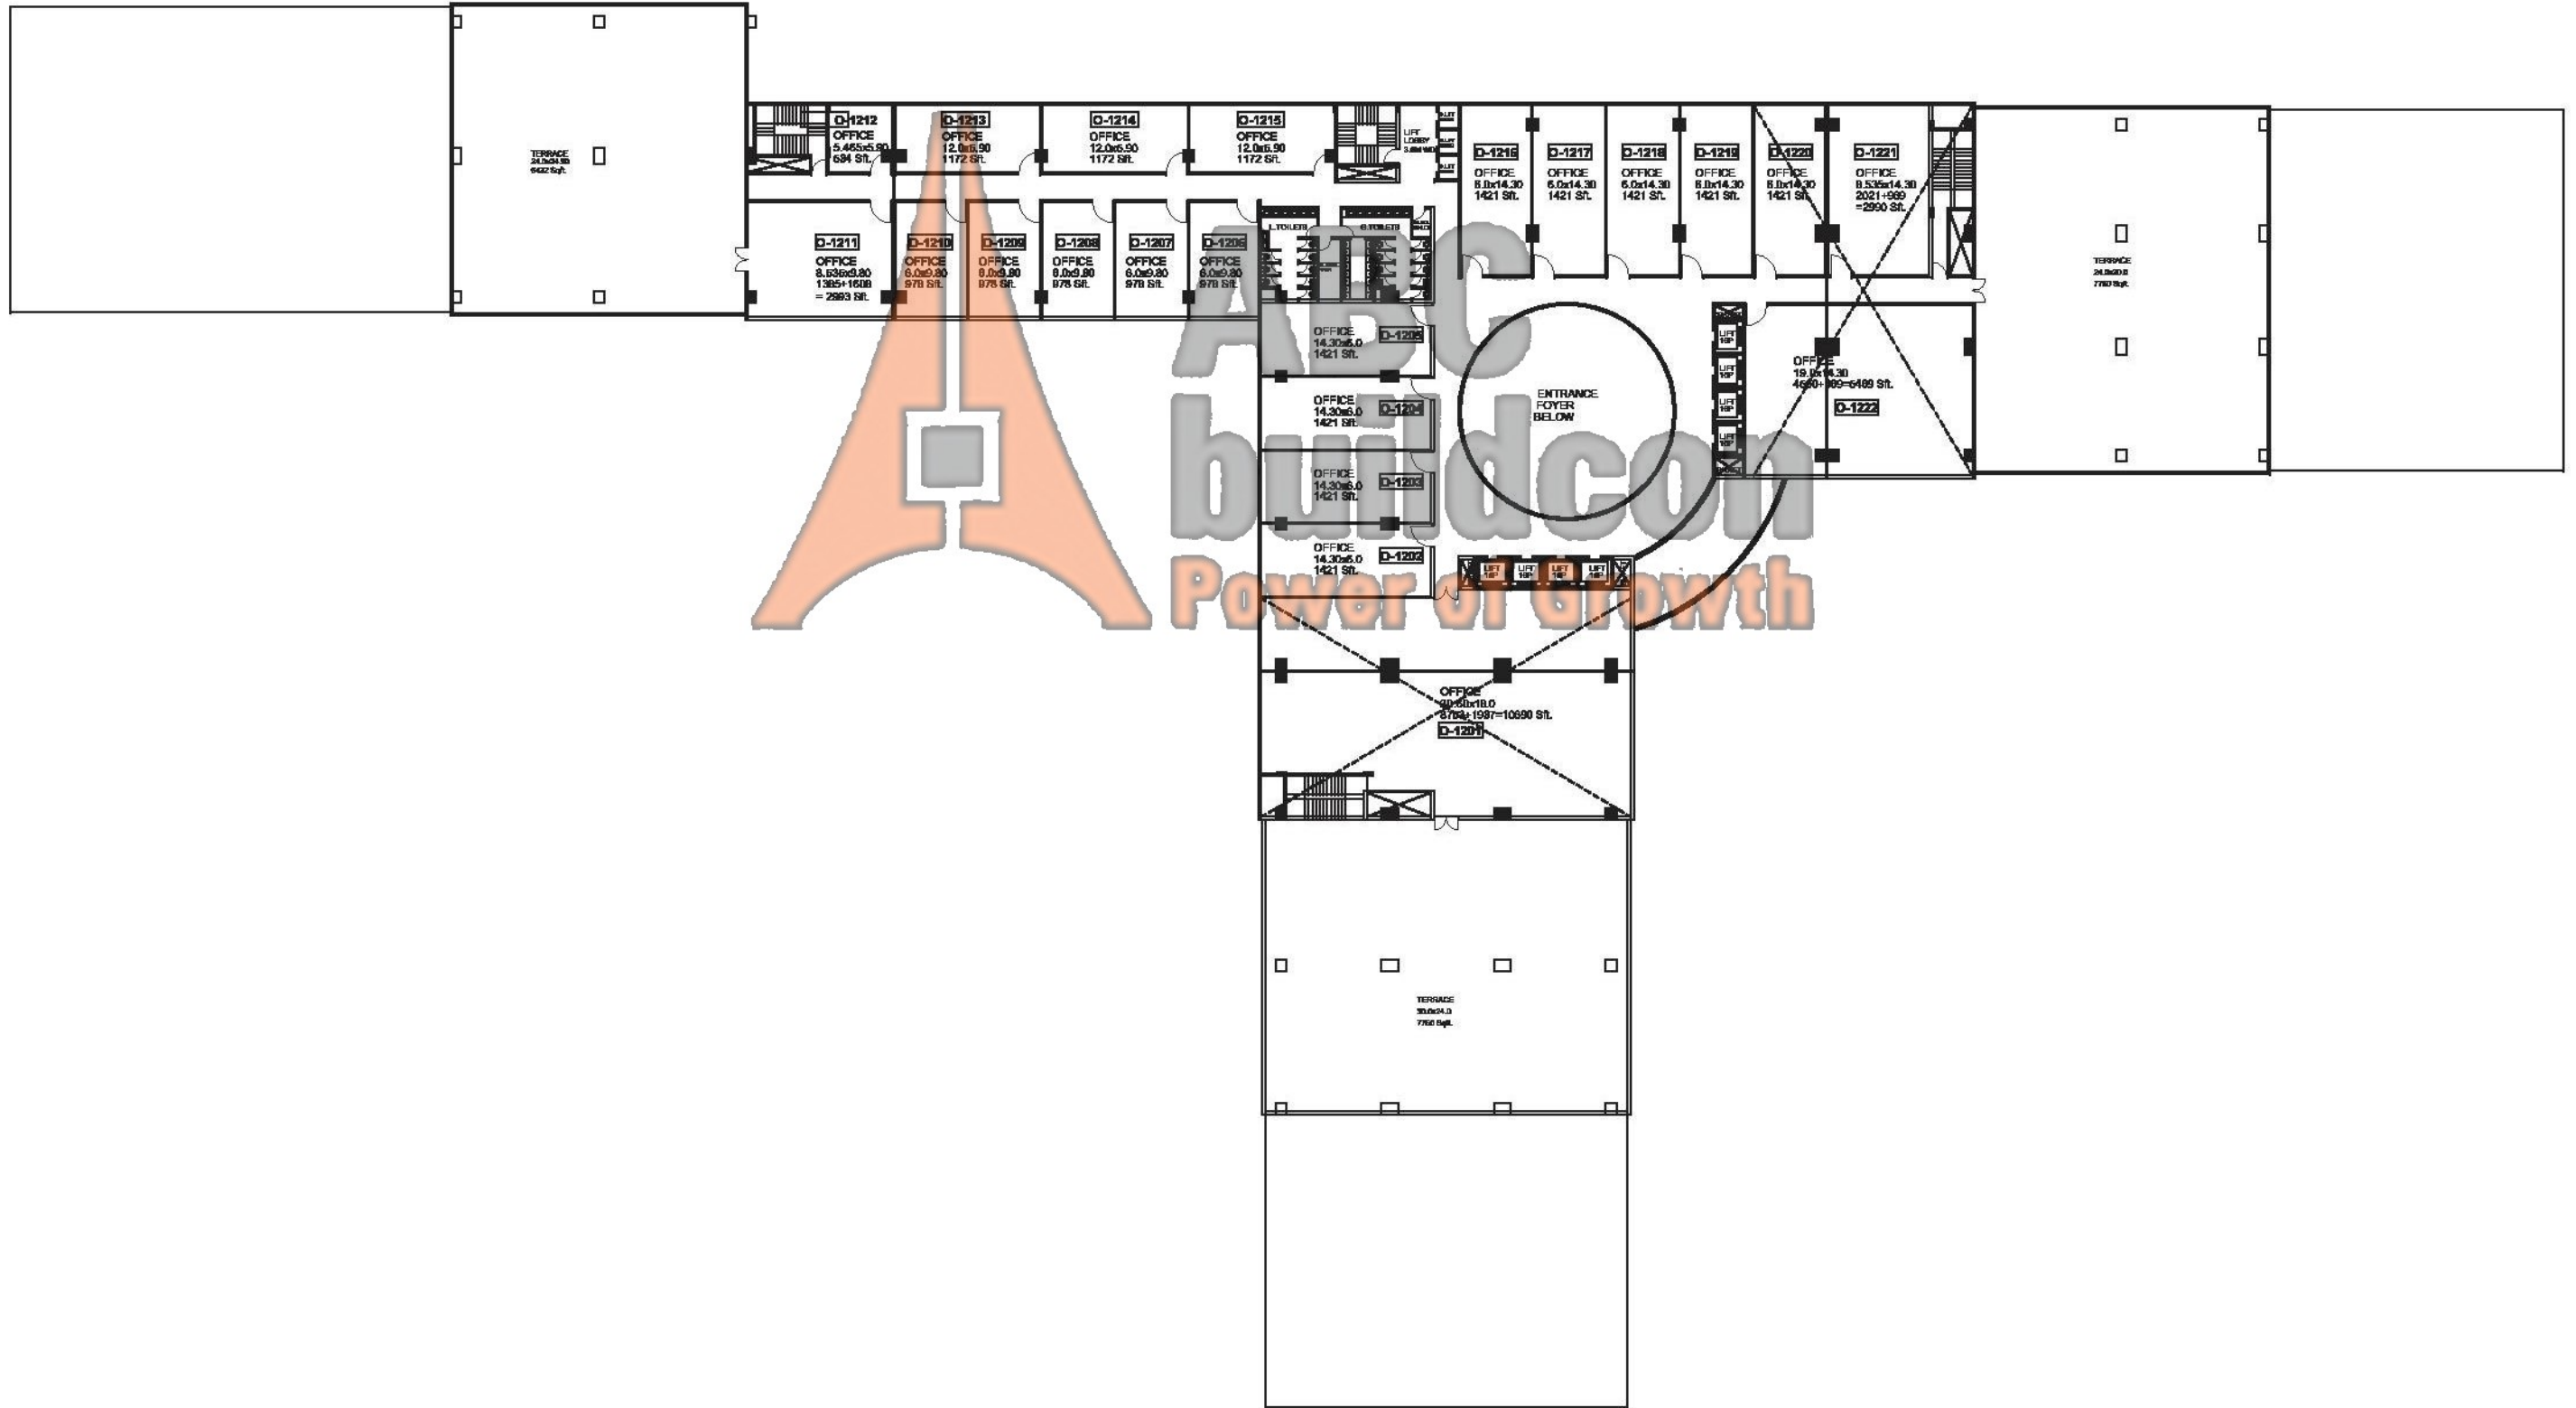

12TH FLOOR PLAN

PROJECT :

"JMD MEGAPOLIS" AT SOHNA ROAD, GURGAON
+918470930121 | www.abcbuildcon.in

ARCHITECTS :
PRADEEP SHARMA
ARCHITECTS PVT. LTD.
DEVELOPERS: