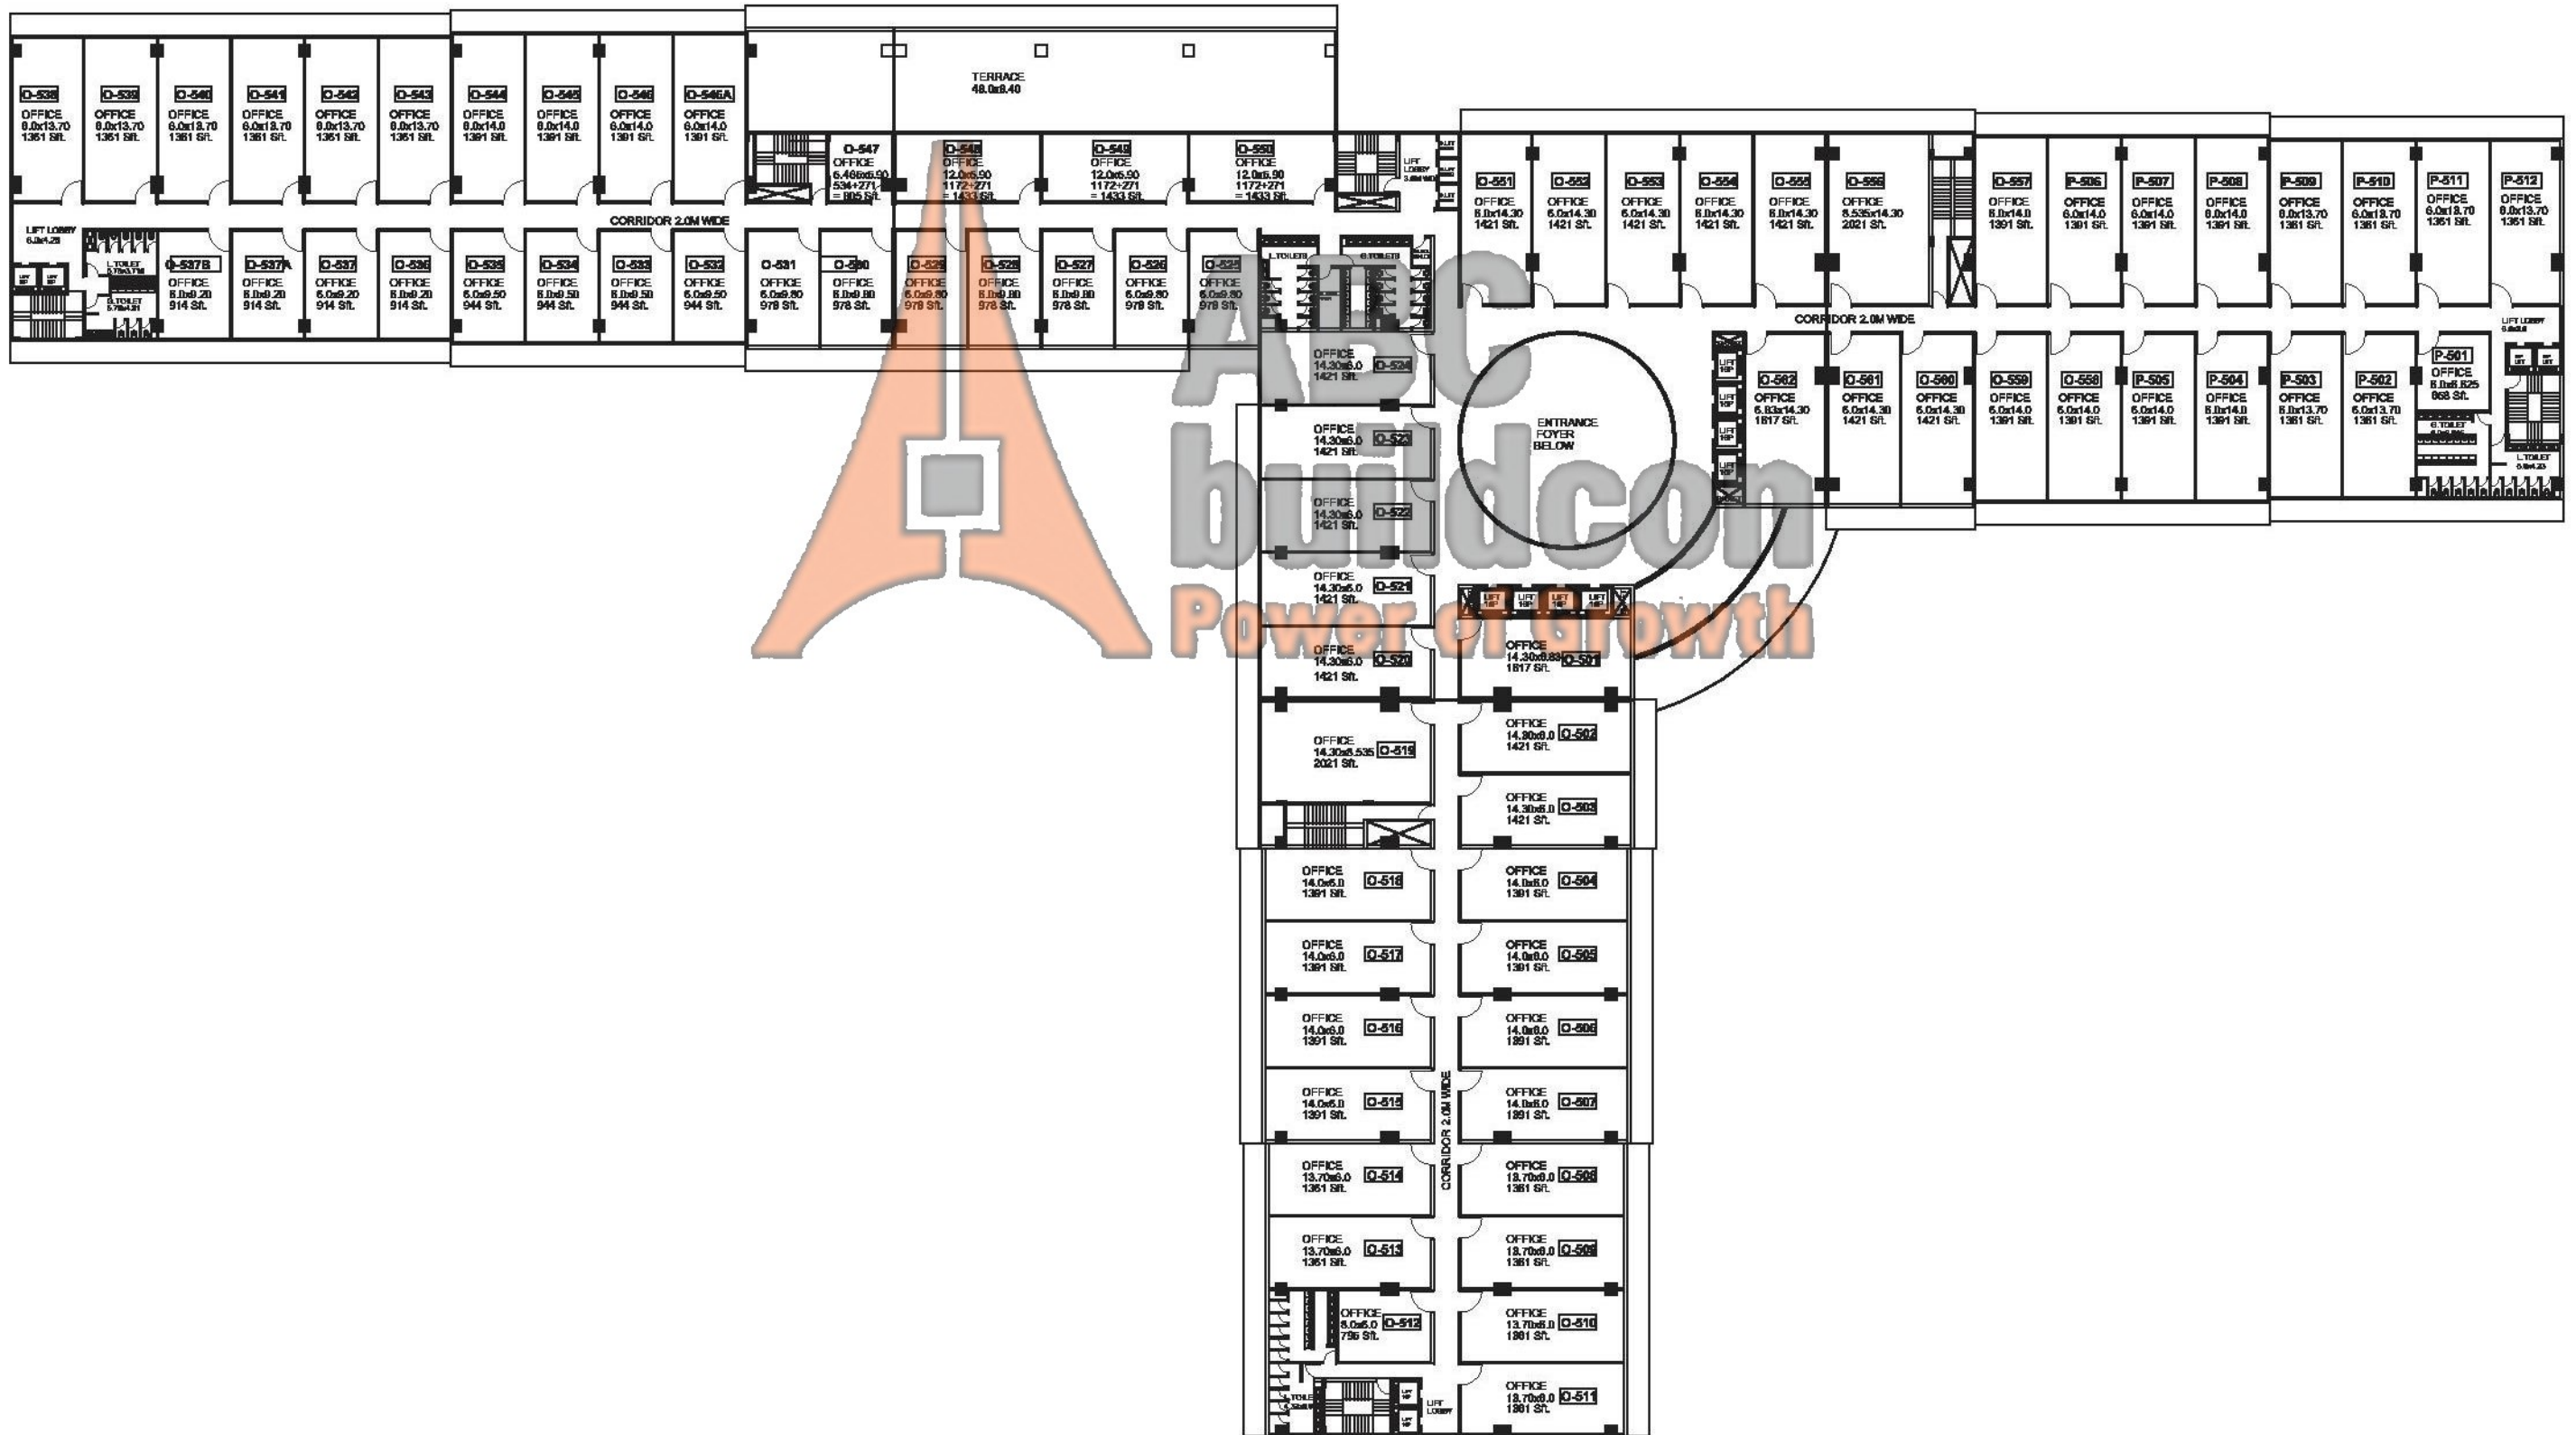

+918470930121 | www.abcbuildcon.in

LOCATION PLAN OF JMD PROJECTS

ABC
buildcon
Power of Growth

JMD
Megapolis
Defining Quality

+918470930121 | www.abcbuildcon.in

GROUND TO FOURTH FLOOR PLAN

PROJECT :

"JMD MEGAPOLIS" AT SOHNA ROAD, GURGAON
 +918470930121

www.abcbuildcon.in

ARCHITECTS :
PRADEEP SHARMA
 ARCHITECTS PVT. LTD.
 DEVELOPERS:

5TH TO 9TH FLOOR PLAN

PROJECT :

"JMD MEGAPOLIS" AT SOHNA ROAD, GURGAON
 +918470930121

www.abcbuildcon.in

ARCHITECTS :
PRADEEP SHARMA
 ARCHITECTS PVT. LTD.
 DEVELOPERS: