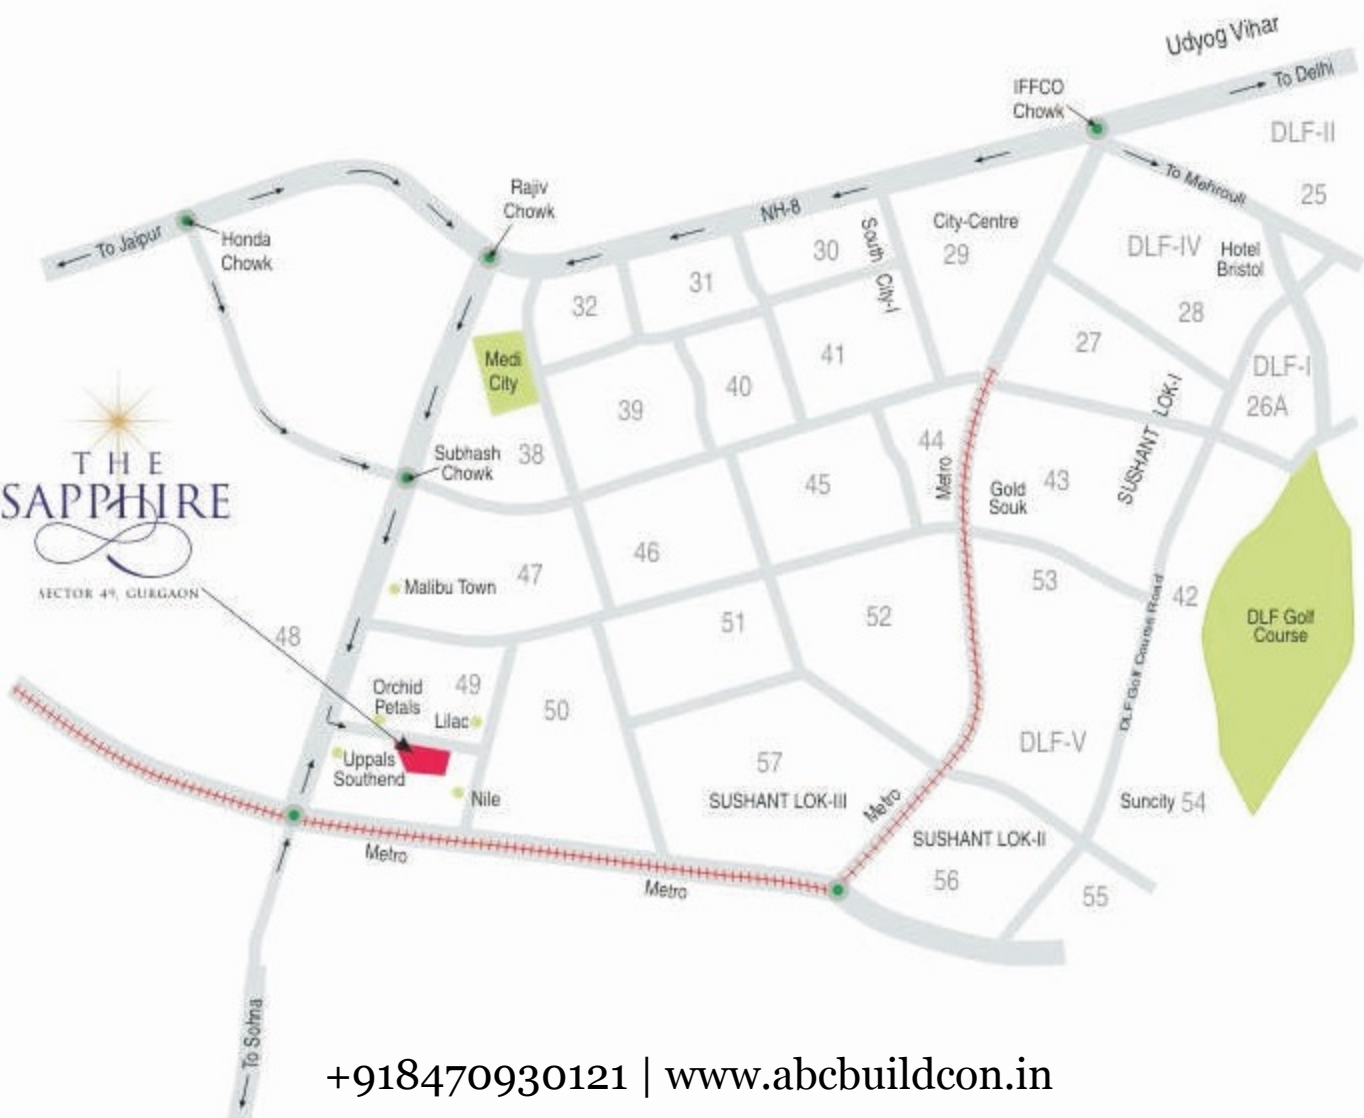

+918470930121 | www.abcbuildcon.in

+918470930121 | www.abcbuildcon.in

PLOT LINE

F

FLOOR PLANS

THE
SAPPHIRE

First Floor

+918470930121 | www.abcbuildcon.in