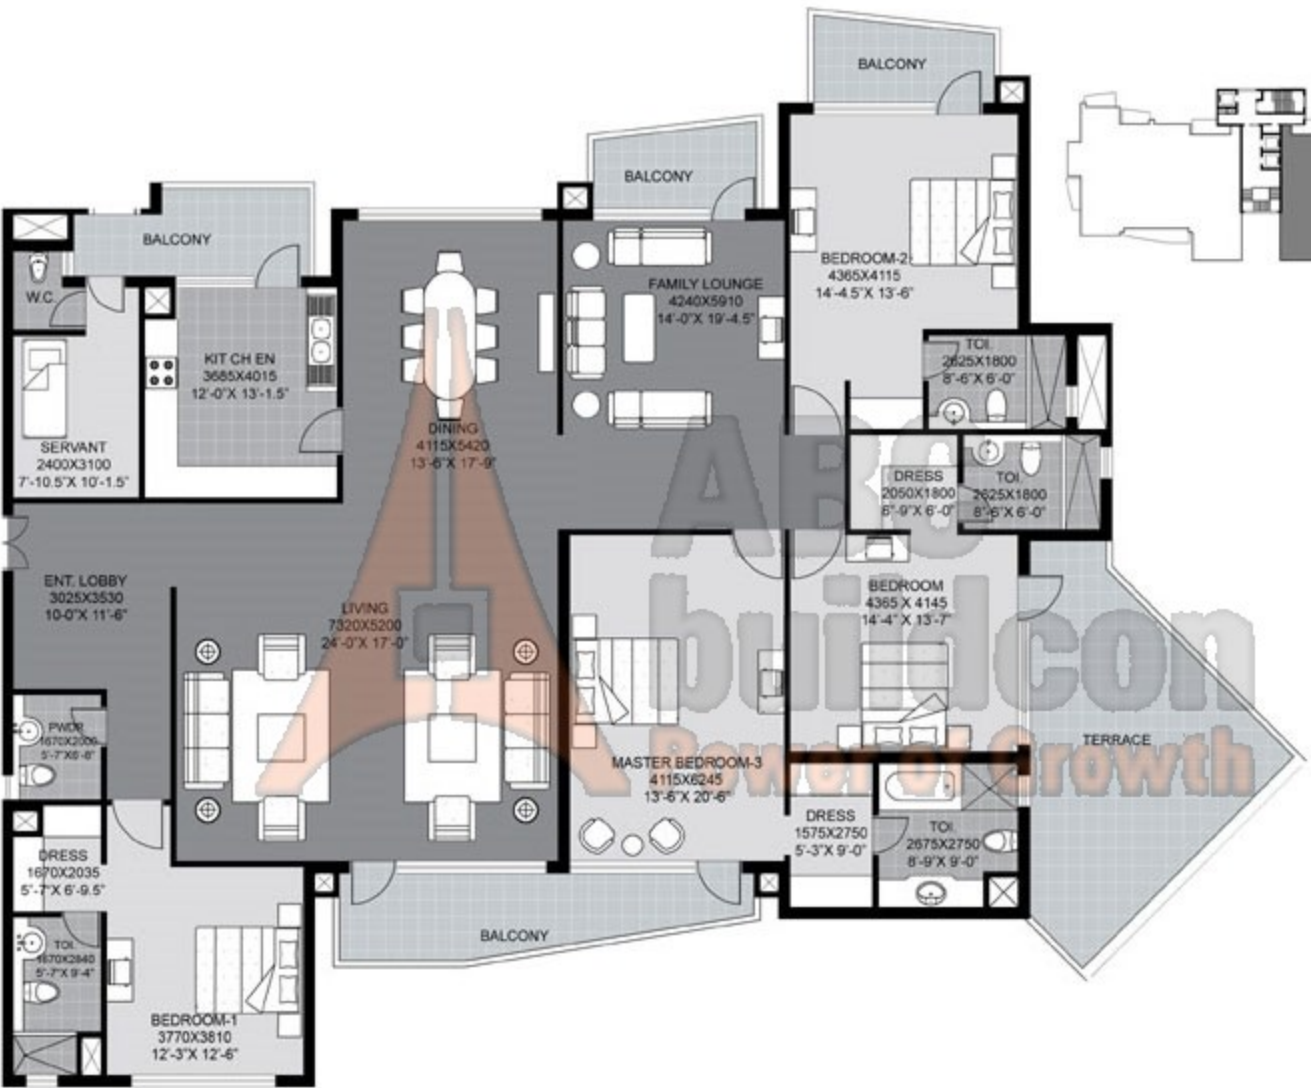

+918470930121 | www.abcbuildcon.in

+918470930121 | www.abcbuildcon.in

+918470930121 | www.abcbuildcon.in

UNIWORLD SPA WEST 4-4 BED ROOM UNIT ABOVE TERRACE BRIDGING | 918479930121 | www.abchildcon.in

UNIWORLD SPA EAST - 418 BED ROOM UNIT - PH 06

1918470930121 | www.abuildcon.in

UNIWORLD SPA EAST 4 BDR BED ROOM UNIT
 - ABOVE TERRACE BRIDGING

+918470930121 | www.abcbuildcon.in

+918470930121 | www.abcbuildcon.in

UNIWORLD SPA EAST 4-4 BED ROOM UNIT - GROUND FLOOR PLAN