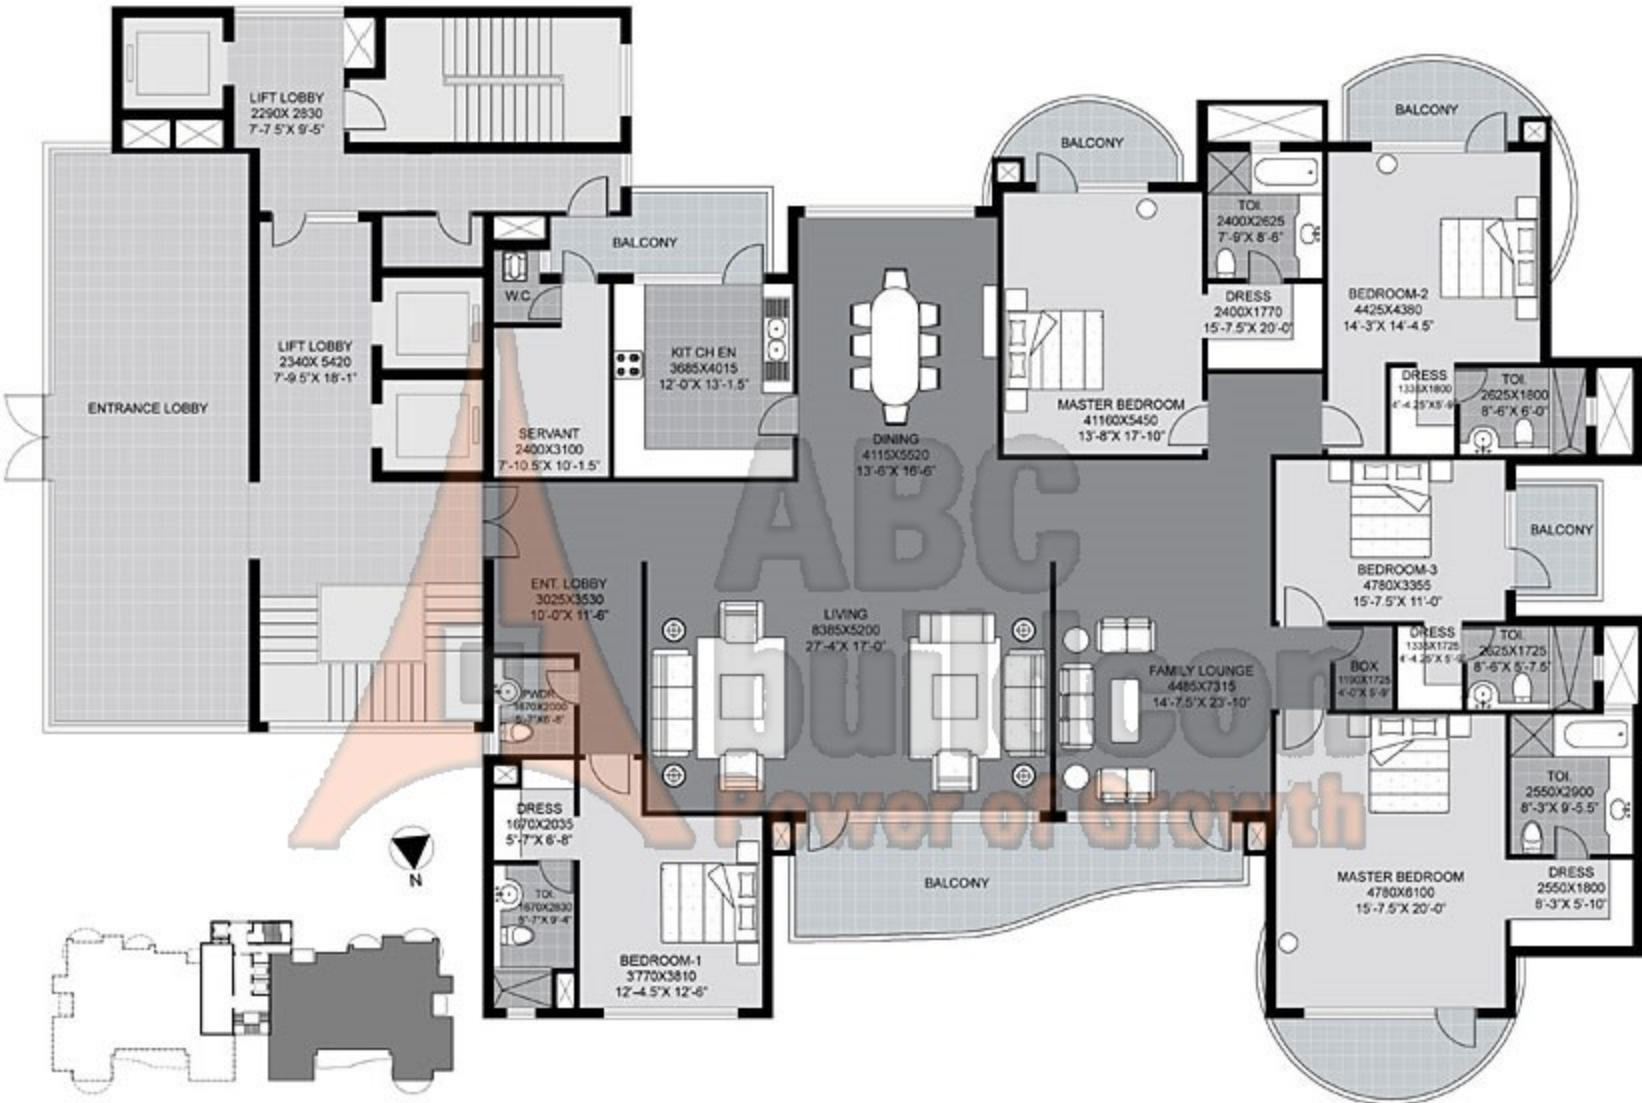

+918470930121 | www.abcbuildcon.in

+918470930121 | www.abcbuildcon.in

+918470930121 | www.abcbuildcon.in

UNIWORLD SPA WEST 4-4 BED ROOM UNIT ABOVE TERRACE BRIDGING | 918479930121 | www.abchildcon.in

UNIWORLD SPA EAST - 418 BED ROOM UNIT - PH 06

1918470930121 | www.abuildcon.in

UNIWORLD SPA EAST 4 BDR BED ROOM UNIT
 - ABOVE TERRACE BRIDGING

+918470930121 | www.abcbuildcon.in

+918470930121 | www.abcbuildcon.in

UNIWORLD SPA EAST 4-4 BED ROOM UNIT - GROUND FLOOR PLAN