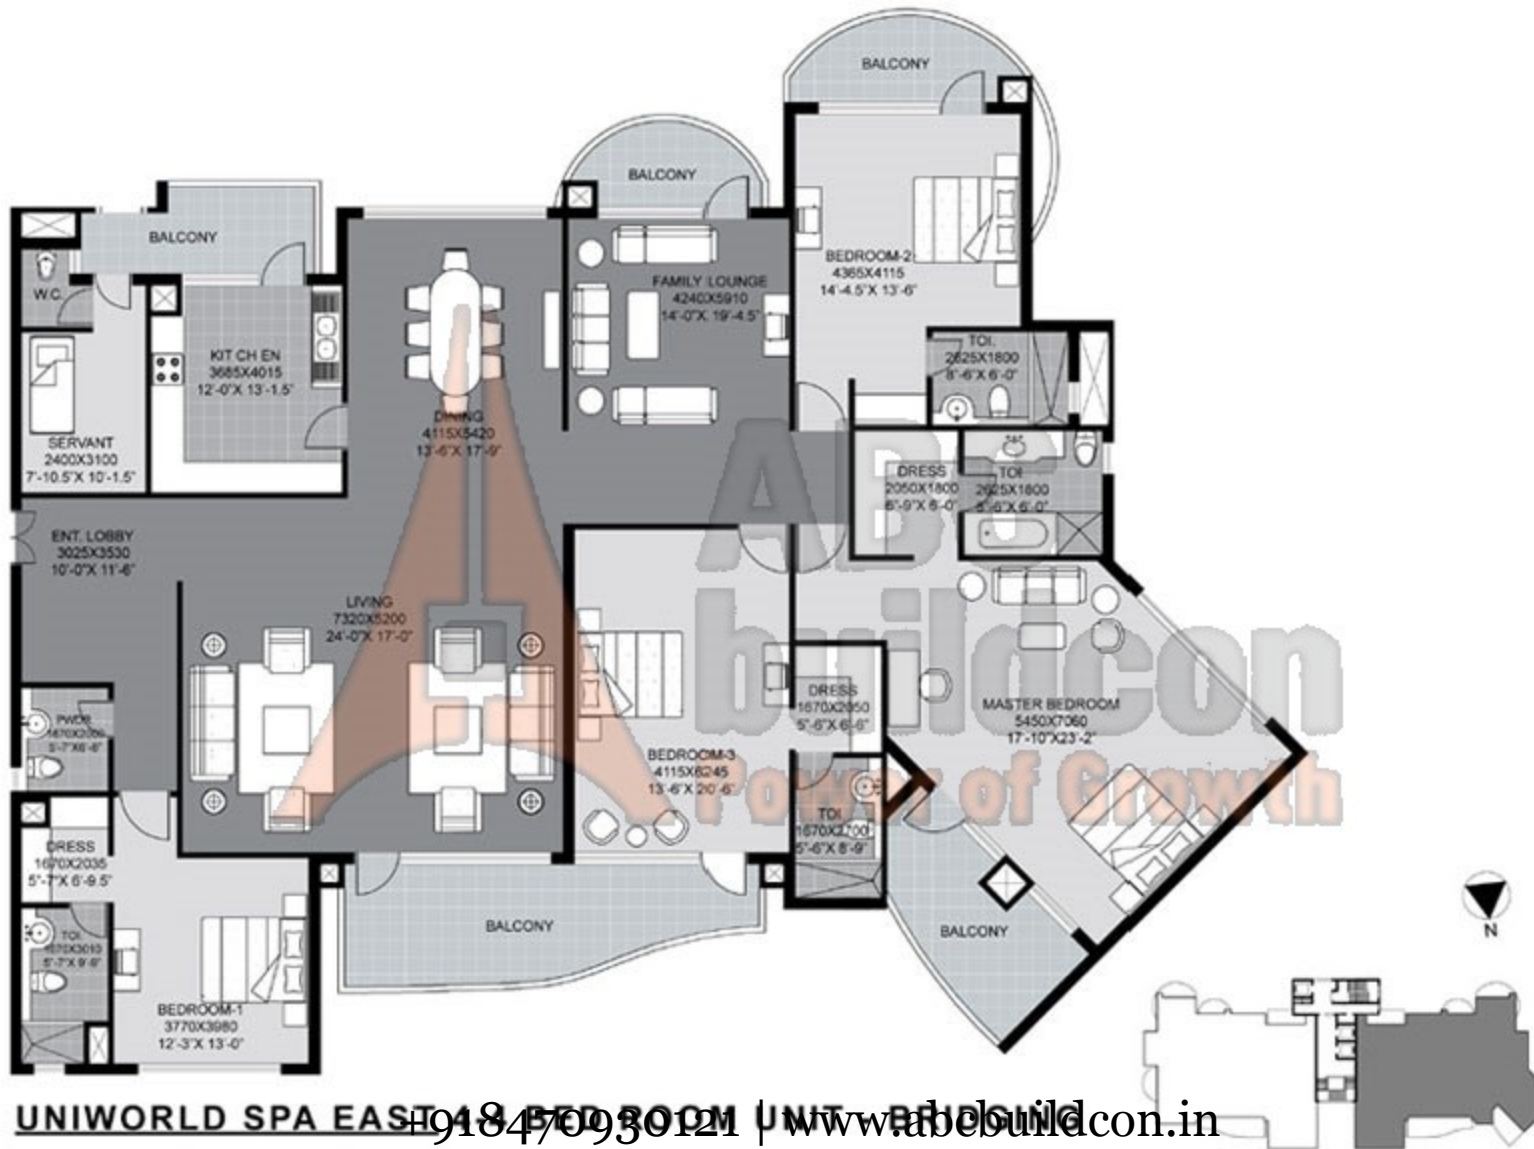

+918470930121 | www.abcbuildcon.in

+918470930121 | www.abcbuildcon.in

+918470930121 | www.abcbuildcon.in

UNIWORLD SPA WEST 4-4 BED ROOM UNIT ABOVE TERRACE BRIDGING | 918479930121 | www.abchildcon.in

UNIWORLD SPA EAST - 418 BED ROOM UNIT - PH 06

1918470930121 | www.abuildcon.in

UNIWORLD SPA EAST 4 BDR BED ROOM UNIT
 - ABOVE TERRACE BRIDGING

+918470930121 | www.abcbuildcon.in

+918470930121 | www.abcbuildcon.in

UNIWORLD SPA EAST 4-4 BED ROOM UNIT - GROUND FLOOR PLAN