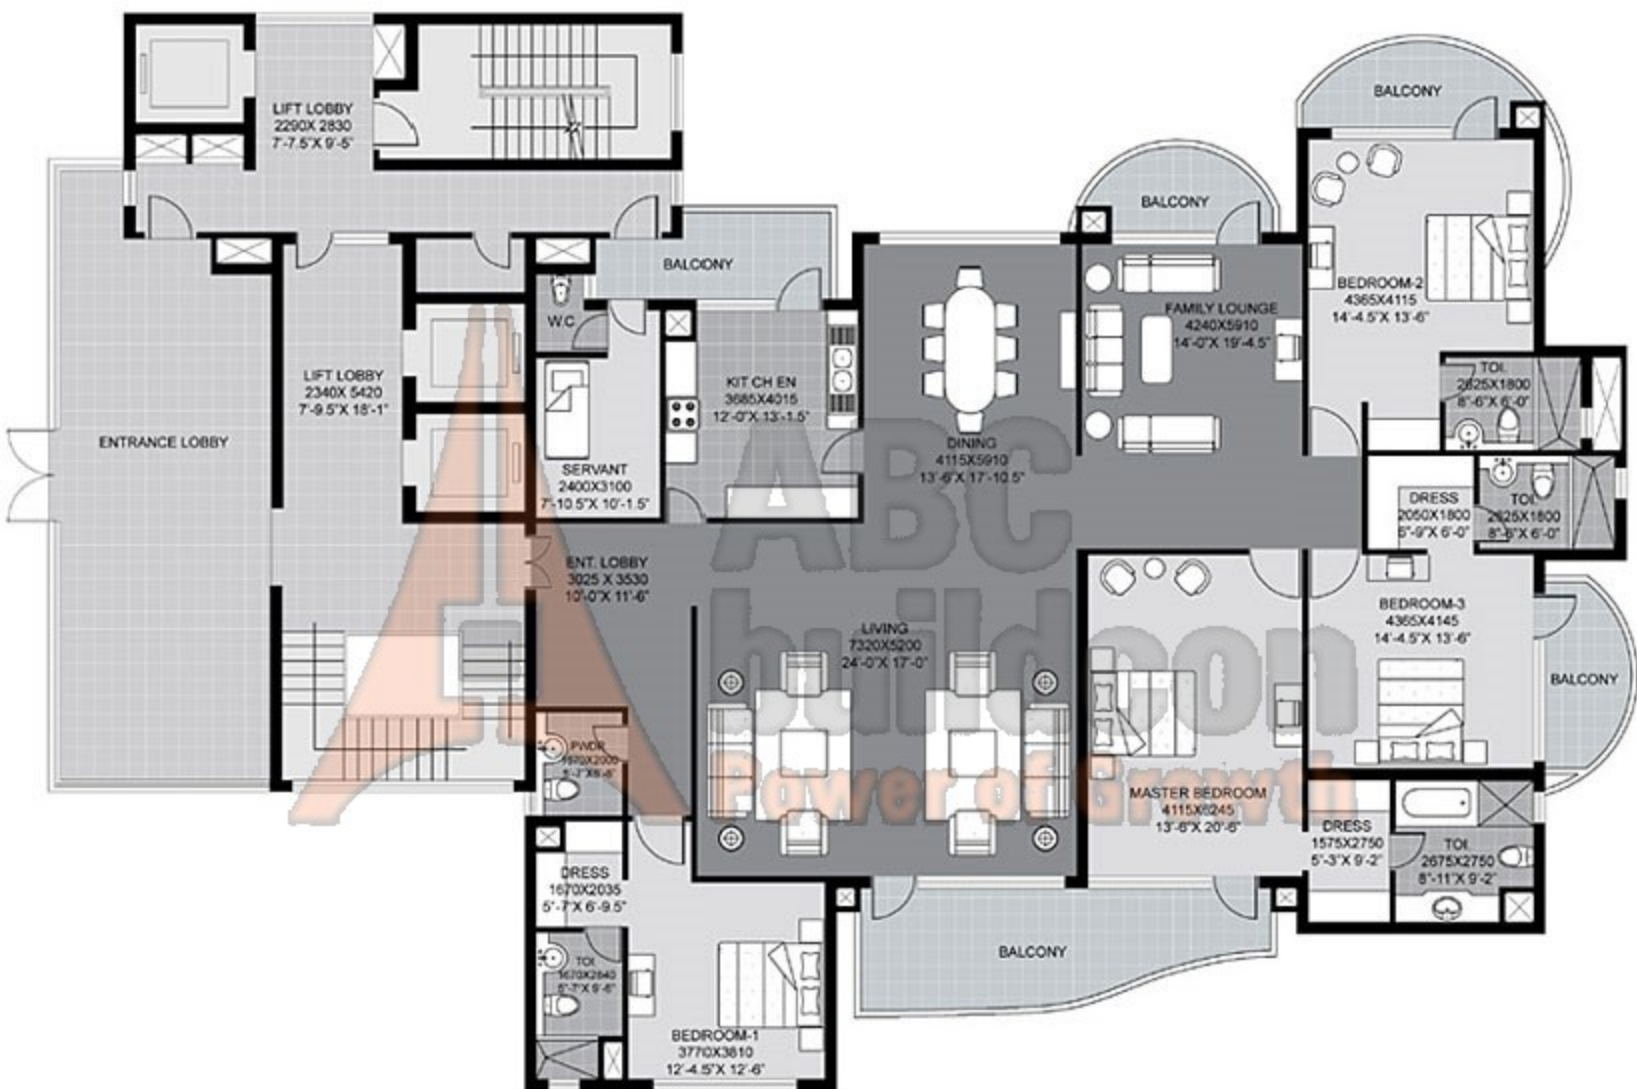

+918470930121 | www.abcbuildcon.in

+918470930121 | www.abcbuildcon.in

+918470930121 | www.abcbuildcon.in

UNIWORLD SPA WEST 4-4 BED ROOM UNIT ABOVE TERRACE BRIDGING | 918479930121 | www.abchildcon.in

UNIWORLD SPA EAST - 418 BED ROOM UNIT - PH 06

1918470930121 | www.abuildcon.in

UNIWORLD SPA EAST 4 BDR BED ROOM UNIT
 - ABOVE TERRACE BRIDGING

+918470930121 | www.abcbuildcon.in

+918470930121 | www.abcbuildcon.in

UNIWORLD SPA EAST 4-4 BED ROOM UNIT - GROUND FLOOR PLAN