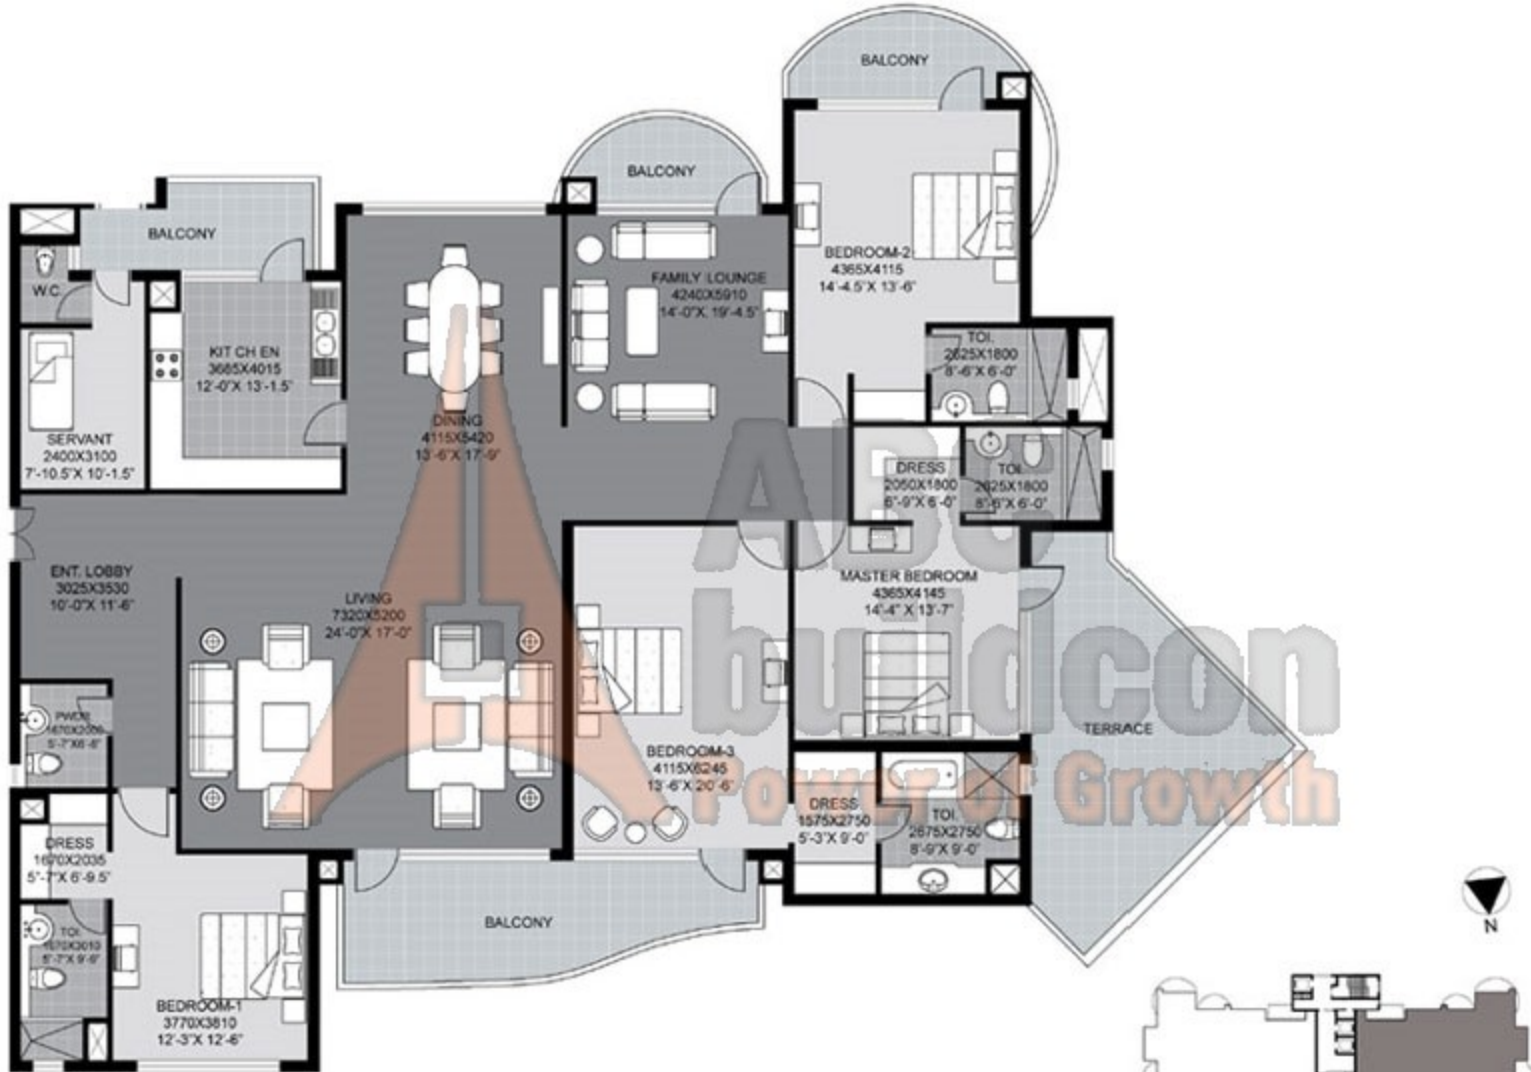

+918470930121 | www.abcbuildcon.in

+918470930121 | www.abcbuildcon.in

+918470930121 | www.abcbuildcon.in

UNIWORLD SPA WEST 4-4 BED ROOM UNIT ABOVE TERRACE BRIDGING | 918479930121 | www.abchildcon.in

UNIWORLD SPA EAST - 418 BED ROOM UNIT - PH 06

1918470930121 | www.abuildcon.in

UNIWORLD SPA EAST 4 BDR BED ROOM UNIT
 - ABOVE TERRACE BRIDGING

+918470930121 | www.abcbuildcon.in

+918470930121 | www.abcbuildcon.in

UNIWORLD SPA EAST 4-4 BED ROOM UNIT - GROUND FLOOR PLAN