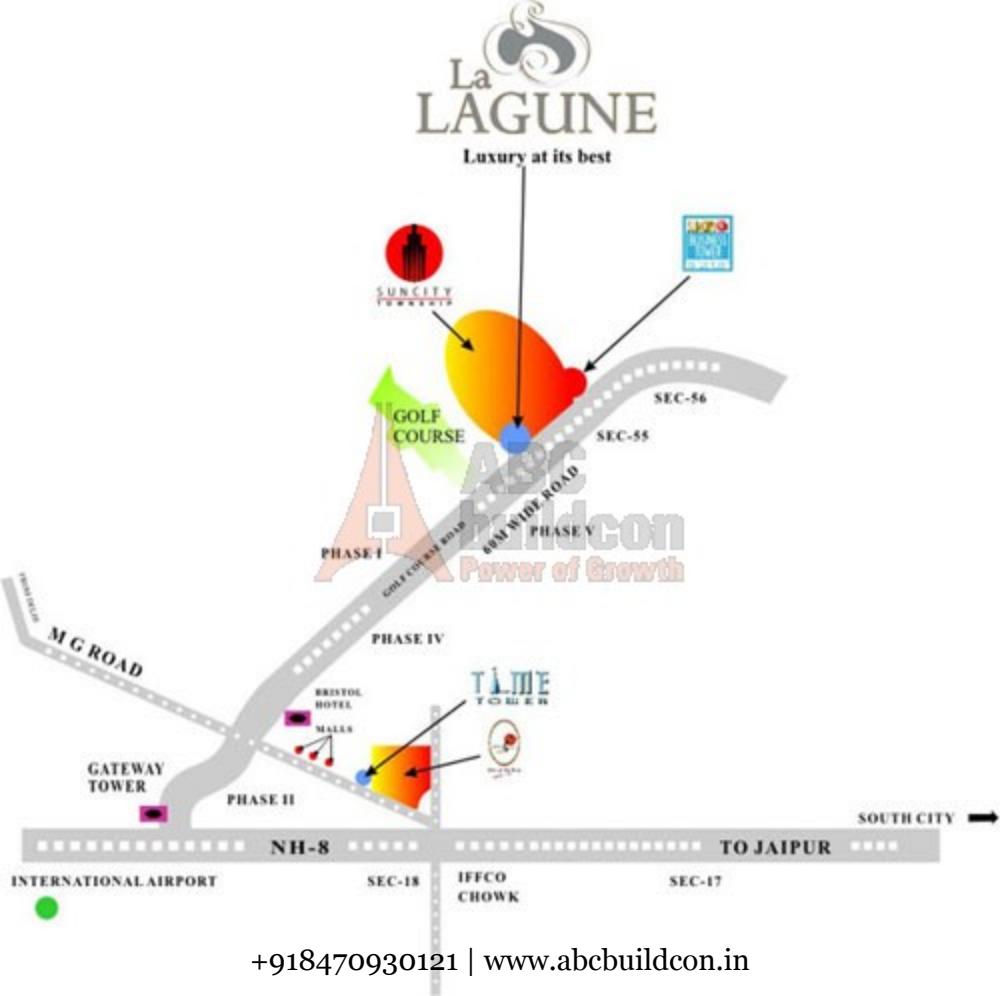

ABC BUILD CON
University of Growth

+91847093... | www.abcbuildcon.in

La LAGUNE

Luxury at its best

80' WIDE GOLF COURSE ROAD

ENTRY

GROUND FLOOR PLAN TOWER A,B,C,D,E,F,G&H,K&L

LA LAGUNE