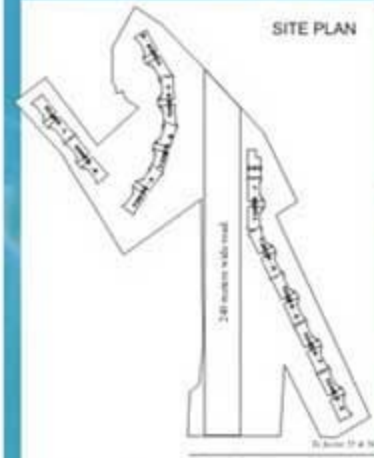

Luxury at its best

4 BEDROOM WITH DECK UNIT	
SUPER AREA	4050 SQ. FT.

KEY PLAN

SITE PLAN

© 2019. Ravi and SRS

TYPICAL FLOOR PLAN TOWER A,B,C,D,E,F,G&H,K&L

Luxury at its best

4 BEDROOM UNIT

SUPER AREA 3160 SQ. FT.

KEY PLAN

SITE PLAN

LOWER PENT HOUSE PLAN TOWER A,B,C,D,E,F,G&H

UPPER PENT HOUSE PLAN TOWER A,B,C,D,E,F,G&H

ABC
Buildcon
Luxury at its best
Power of Growth

+918470930121 | www.abcbuildcon.in