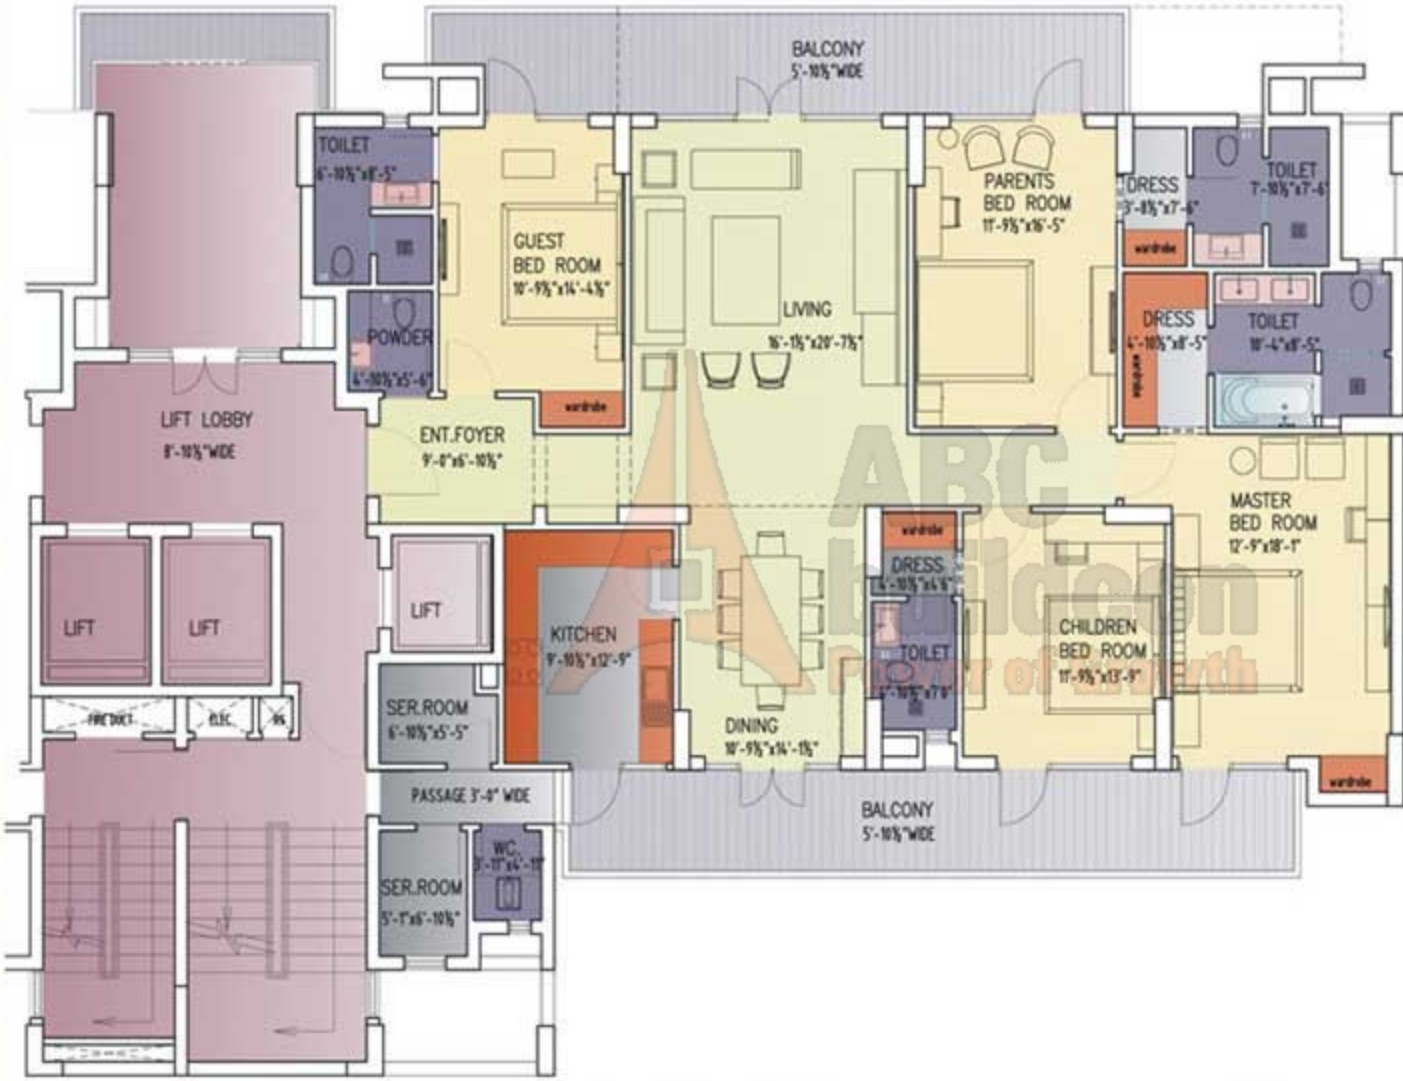

ABC BUILD CON
University of Growth

+91847093... | www.abcbuildcon.in

La LAGUNE

Luxury at its best

80' WIDE GOLF COURSE ROAD

ENTRY

GROUND FLOOR PLAN TOWER A,B,C,D,E,F,G&H,K&L

LA LAGUNE

Luxury at its best

4 BEDROOM WITH DECK UNIT	
SUPER AREA	4050 SQ. FT.

KEY PLAN

SITE PLAN

© 2019. Ravi and SRS

TYPICAL FLOOR PLAN TOWER A,B,C,D,E,F,G&H,K&L

Luxury at its best

4 BEDROOM UNIT

SUPER AREA 3160 SQ. FT.

KEY PLAN

SITE PLAN

LOWER PENT HOUSE PLAN TOWER A,B,C,D,E,F,G&H

UPPER PENT HOUSE PLAN TOWER A,B,C,D,E,F,G&H

ABC
Buildcon
Luxury at its best
Power of Growth

+918470930121 | www.abcbuildcon.in