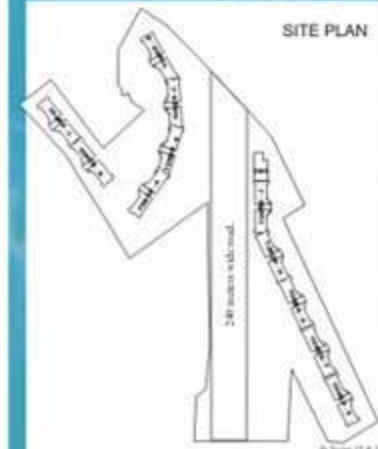

ABC BUILD CON
University of Growth

+91847093... | www.abcbuildcon.in

La LAGUNE

Luxury at its best

80' WIDE GOLF COURSE ROAD

ENTRY

GROUND FLOOR PLAN TOWER A,B,C,D,E,F,G&H,K&L

LA LAGUNE

Luxury at its best

4 BEDROOM WITH DECK UNIT	
SUPER AREA	4050 SQ. FT.

KEY PLAN

SITE PLAN

© 2019. Ravi and SRS

TYPICAL FLOOR PLAN TOWER A,B,C,D,E,F,G&H,K&L

Luxury at its best

4 BEDROOM UNIT

SUPER AREA 3160 SQ. FT.

KEY PLAN

SITE PLAN

LOWER PENT HOUSE PLAN TOWER A,B,C,D,E,F,G&H

UPPER PENT HOUSE PLAN TOWER A,B,C,D,E,F,G&H

ABC
Buildcon
Luxury at its best
Power of Growth

+918470930121 | www.abcbuildcon.in